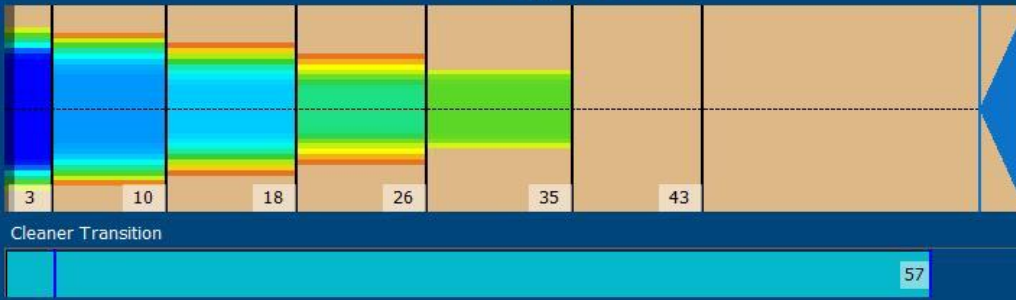

2019-01

Conditioner:  
Cleaner:

Zone Configuration

Mode: Clean and Condition  
 Speed: Quick Clean  
 Start Cleaner Spray: 0 feet  
 Start Squeegee: 0 feet  
 Start Conditioning: 6 Inches  
 Split Pattern: No

Zone 1	Avg	Ratio	Zone 2	Avg	Ratio
Left	27.0	3.7 : 1	Left	8.6	9.9 : 1
Right	27.0	3.7 : 1	Right	8.6	9.9 : 1
Center	100.0		Center	85.0	
Zone 3	Avg	Ratio	Zone 4	Avg	Ratio
Left	0.0	?	Left	0.0	?
Right	0.0	?	Right	0.0	?
Center	80.0		Center	60.0	
Zone 5	Avg	Ratio	Zone 6	Avg	Ratio
Left	0.0	?	Left	0.0	1.0 : 1
Right	0.0	?	Right	0.0	1.0 : 1
Center	45.0		Center	0.0	