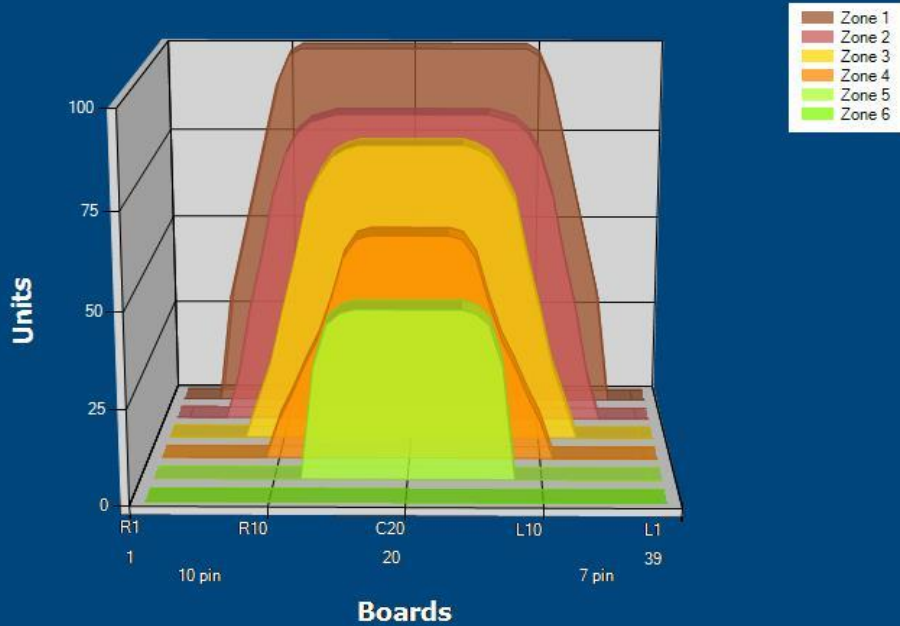

2019-01

Conditioner:  
Cleaner:

Zone Configuration

Mode: Clean and Condition  
 Speed: Quick Clean  
 Start Cleaner Spray: 0 feet  
 Start Squeegee: 0 feet  
 Start Conditioning: 6 Inches  
 Split Pattern: No

Zone 1	Avg	Ratio	Zone 2	Avg	Ratio
Left	27.0	3.7 : 1	Left	8.6	9.9 : 1
Right	27.0	3.7 : 1	Right	8.6	9.9 : 1
Center	100.0		Center	85.0	
Zone 3	Avg	Ratio	Zone 4	Avg	Ratio
Left	0.0	?	Left	0.0	?
Right	0.0	?	Right	0.0	?
Center	80.0		Center	60.0	
Zone 5	Avg	Ratio	Zone 6	Avg	Ratio
Left	0.0	?	Left	0.0	1.0 : 1
Right	0.0	?	Right	0.0	1.0 : 1
Center	45.0		Center	0.0	