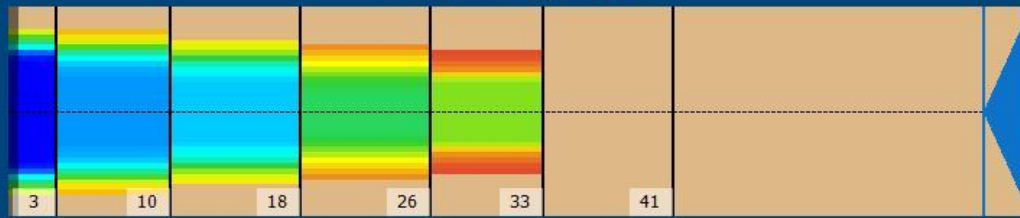

2018-12

Conditioner:
Cleaner:

Zone Configuration

Cleaner Transition

Mode: Clean and Condition
 Speed: Quick Clean
 Start Cleaner Spray: 0 feet
 Start Squeegee: 0 feet
 Start Conditioning: 6 Inches
 Split Pattern: No

Zone 1	Avg	Ratio	Zone 2	Avg	Ratio
Left	27.0	3.7 : 1	Left	14.2	6.0 : 1
Right	27.0	3.7 : 1	Right	14.2	6.0 : 1
Center	100.0		Center	85.0	
Zone 3	Avg	Ratio	Zone 4	Avg	Ratio
Left	4.6	17.4 : 1	Left	0.0	?
Right	4.6	17.4 : 1	Right	0.0	?
Center	80.0		Center	55.0	
Zone 5	Avg	Ratio	Zone 6	Avg	Ratio
Left	0.0	?	Left	0.0	1.0 : 1
Right	0.0	?	Right	0.0	1.0 : 1
Center	40.0		Center	0.0	