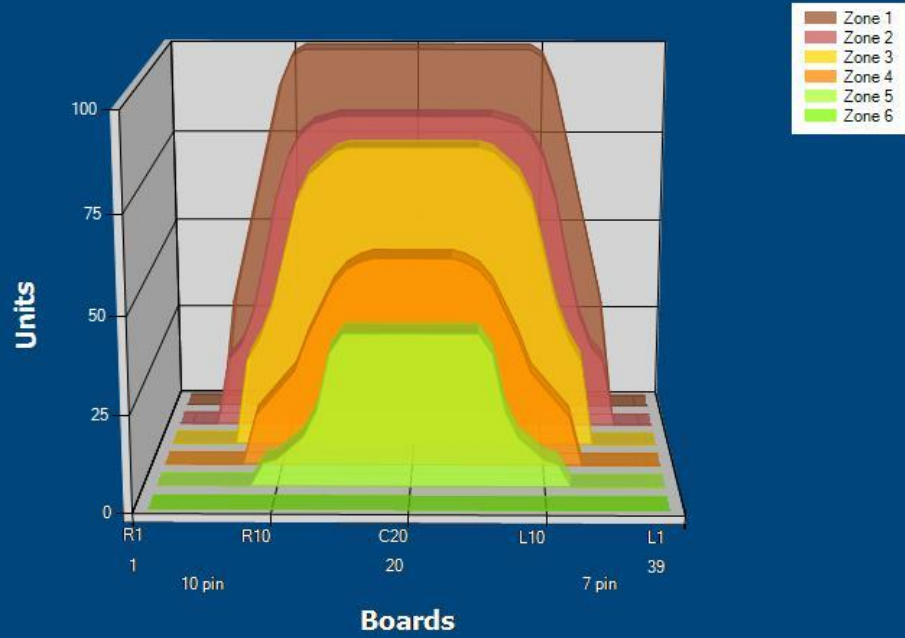

2018-12

Conditioner:
Cleaner:

Zone Configuration

Cleaner Transition

Mode: Clean and Condition
 Speed: Quick Clean
 Start Cleaner Spray: 0 feet
 Start Squeegee: 0 feet
 Start Conditioning: 6 Inches
 Split Pattern: No

Zone 1	Avg	Ratio	Zone 2	Avg	Ratio
Left	27.0	3.7 : 1	Left	14.2	6.0 : 1
Right	27.0	3.7 : 1	Right	14.2	6.0 : 1
Center	100.0		Center	85.0	
Zone 3	Avg	Ratio	Zone 4	Avg	Ratio
Left	4.6	17.4 : 1	Left	0.0	?
Right	4.6	17.4 : 1	Right	0.0	?
Center	80.0		Center	55.0	
Zone 5	Avg	Ratio	Zone 6	Avg	Ratio
Left	0.0	?	Left	0.0	1.0 : 1
Right	0.0	?	Right	0.0	1.0 : 1
Center	40.0		Center	0.0	