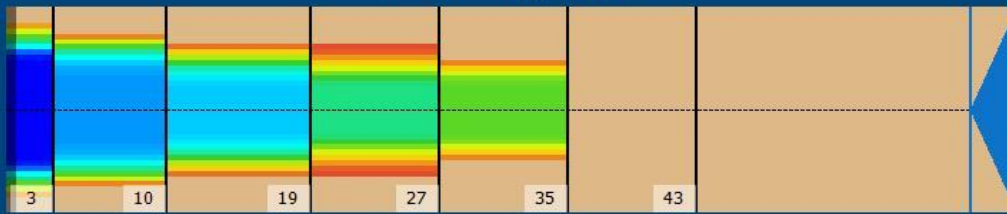

2019-02

Conditioner:  
Cleaner:

Zone Configuration

Cleaner Transition

Mode: Clean and Condition  
 Speed: Quick Clean  
 Start Cleaner Spray: 0 feet  
 Start Squeegee: 0 feet  
 Start Conditioning: 6 Inches  
 Split Pattern: No

Zone 1	Avg	Ratio	Zone 2	Avg	Ratio
Left	30.0	3.3 : 1	Left	8.6	9.9 : 1
Right	30.0	3.3 : 1	Right	8.6	9.9 : 1
Center	100.0		Center	85.0	
Zone 3	Avg	Ratio	Zone 4	Avg	Ratio
Left	0.0	?	Left	0.0	?
Right	0.0	?	Right	0.0	?
Center	80.0		Center	60.0	
Zone 5	Avg	Ratio	Zone 6	Avg	Ratio
Left	0.0	?	Left	0.0	1.0 : 1
Right	0.0	?	Right	0.0	1.0 : 1
Center	45.0		Center	0.0	