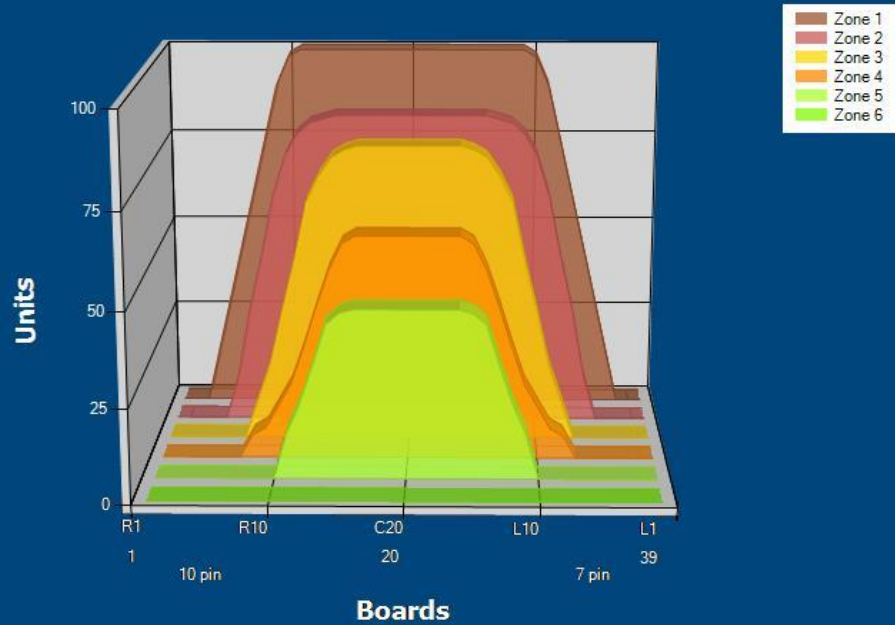

2019-02

Conditioner:  
Cleaner:

Zone Configuration

Cleaner Transition

Mode: Clean and Condition  
 Speed: Quick Clean  
 Start Cleaner Spray: 0 feet  
 Start Squeegee: 0 feet  
 Start Conditioning: 6 Inches  
 Split Pattern: No

Zone 1	Avg	Ratio	Zone 2	Avg	Ratio
Left	30.0	3.3 : 1	Left	8.6	9.9 : 1
Right	30.0	3.3 : 1	Right	8.6	9.9 : 1
Center	100.0		Center	85.0	
Zone 3	Avg	Ratio	Zone 4	Avg	Ratio
Left	0.0	?	Left	0.0	?
Right	0.0	?	Right	0.0	?
Center	80.0		Center	60.0	
Zone 5	Avg	Ratio	Zone 6	Avg	Ratio
Left	0.0	?	Left	0.0	1.0 : 1
Right	0.0	?	Right	0.0	1.0 : 1
Center	45.0		Center	0.0	