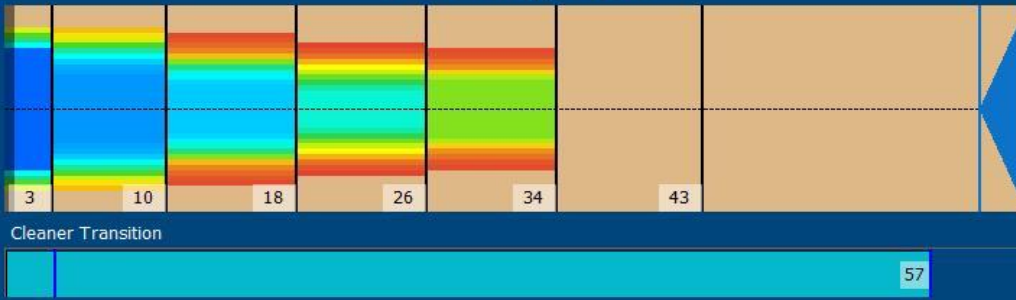

2019-06

Conditioner:
Cleaner:

Zone Configuration

Mode: Clean and Condition
 Speed: Quick Clean
 Start Cleaner Spray: 0 feet
 Start Squeegee: 0 feet
 Start Conditioning: 6 Inches
 Split Pattern: No

Zone 1	Avg	Ratio	Zone 2	Avg	Ratio
Left	27.0	3.3 : 1	Left	14.2	6.0 : 1
Right	27.0	3.3 : 1	Right	14.2	6.0 : 1
Center	90.0		Center	85.0	
Zone 3	Avg	Ratio	Zone 4	Avg	Ratio
Left	2.6	30.8 : 1	Left	0.0	?
Right	2.6	30.8 : 1	Right	0.0	?
Center	80.0		Center	70.0	
Zone 5	Avg	Ratio	Zone 6	Avg	Ratio
Left	0.0	?	Left	0.0	1.0 : 1
Right	0.0	?	Right	0.0	1.0 : 1
Center	40.0		Center	0.0	