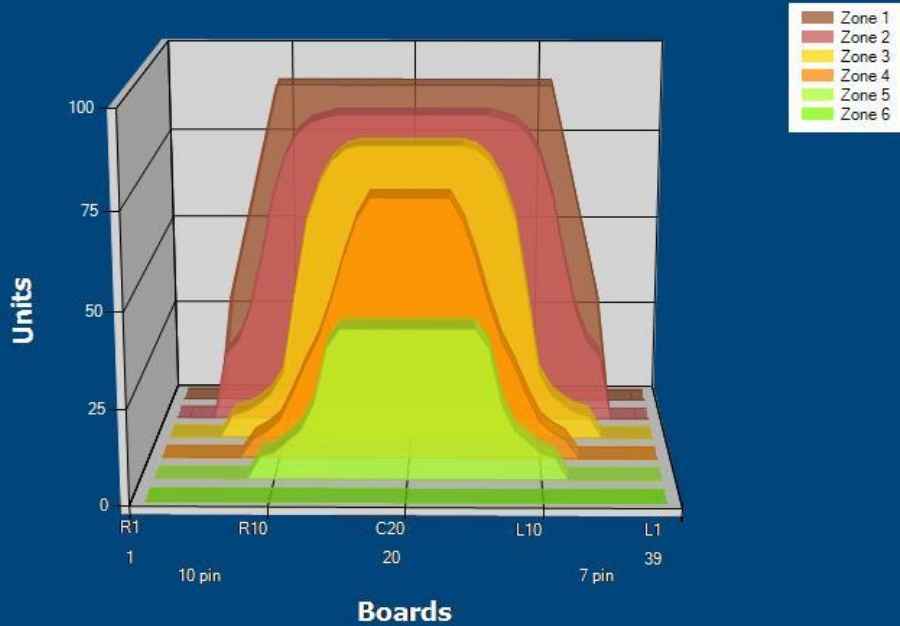

2019-06

Conditioner:
Cleaner:

Zone Configuration

Mode: Clean and Condition
 Speed: Quick Clean
 Start Cleaner Spray: 0 feet
 Start Squeegee: 0 feet
 Start Conditioning: 6 Inches
 Split Pattern: No

Zone 1	Avg	Ratio	Zone 2	Avg	Ratio
Left	27.0	3.3 : 1	Left	14.2	6.0 : 1
Right	27.0	3.3 : 1	Right	14.2	6.0 : 1
Center	90.0		Center	85.0	
Zone 3	Avg	Ratio	Zone 4	Avg	Ratio
Left	2.6	30.8 : 1	Left	0.0	?
Right	2.6	30.8 : 1	Right	0.0	?
Center	80.0		Center	70.0	
Zone 5	Avg	Ratio	Zone 6	Avg	Ratio
Left	0.0	?	Left	0.0	1.0 : 1
Right	0.0	?	Right	0.0	1.0 : 1
Center	40.0		Center	0.0	