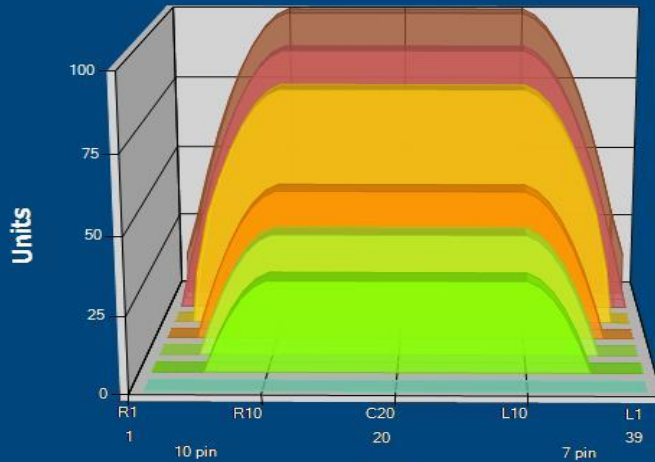

9 SEPTEMBER

Conditioner:
Cleaner:

Zone Configuration

Cleaner Transition

Mode: Clean and Condition
 Speed: Quick Clean
 Start Cleaner Spray: 0 feet
 Start Squeegee: 0 feet
 Start Conditioning: 6 Inches
 Split Pattern: No

Zone 1	Avg	Ratio	Zone 2	Avg	Ratio
Left	68.0	1.5 : 1	Left	57.8	1.6 : 1
Right	68.0	1.5 : 1	Right	57.8	1.6 : 1
Center	100.0		Center	90.0	
Zone 3	Avg	Ratio	Zone 4	Avg	Ratio
Left	46.8	1.7 : 1	Left	18.0	2.8 : 1
Right	46.8	1.7 : 1	Right	18.0	2.8 : 1
Center	80.0		Center	50.0	
Zone 5	Avg	Ratio	Zone 6	Avg	Ratio
Left	11.2	3.6 : 1	Left	0.4	75.0 : 1
Right	11.2	3.6 : 1	Right	0.4	75.0 : 1
Center	40.0		Center	30.0	
Zone 7	Avg	Ratio			
Left	0.0	1.0 : 1			
Right	0.0	1.0 : 1			
Center	0.0				