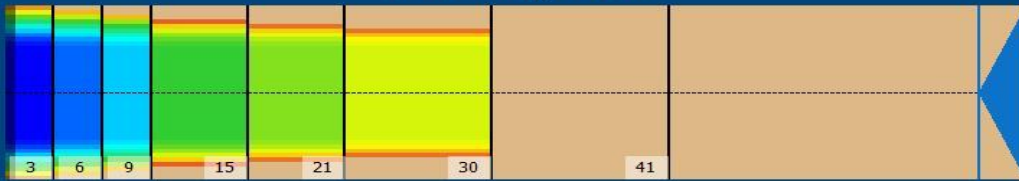

9 SEPTEMBER

Conditioner:
Cleaner:

Zone Configuration

Cleaner Transition

Mode: Clean and Condition
 Speed: Quick Clean
 Start Cleaner Spray: 0 feet
 Start Squeegee: 0 feet
 Start Conditioning: 6 Inches
 Split Pattern: No

Zone 1	Avg	Ratio	Zone 2	Avg	Ratio
Left	68.0	1.5 : 1	Left	57.8	1.6 : 1
Right	68.0	1.5 : 1	Right	57.8	1.6 : 1
Center	100.0		Center	90.0	
Zone 3	Avg	Ratio	Zone 4	Avg	Ratio
Left	46.8	1.7 : 1	Left	18.0	2.8 : 1
Right	46.8	1.7 : 1	Right	18.0	2.8 : 1
Center	80.0		Center	50.0	
Zone 5	Avg	Ratio	Zone 6	Avg	Ratio
Left	11.2	3.6 : 1	Left	0.4	75.0 : 1
Right	11.2	3.6 : 1	Right	0.4	75.0 : 1
Center	40.0		Center	30.0	
Zone 7	Avg	Ratio			
Left	0.0	1.0 : 1			
Right	0.0	1.0 : 1			
Center	0.0				