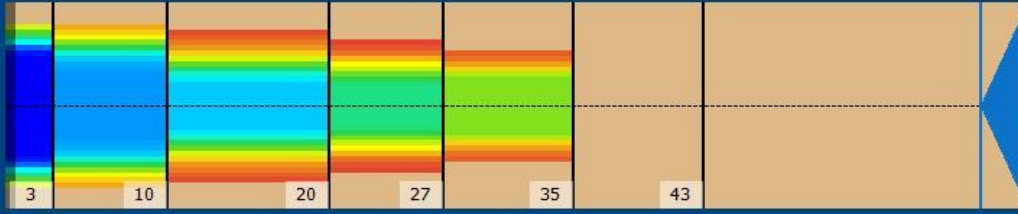

2018-10

Conditioner:  
Cleaner:

Zone Configuration

Cleaner Transition

Mode: Clean and Condition  
 Speed: Quick Clean  
 Start Cleaner Spray: 0 feet  
 Start Squeegee: 0 feet  
 Start Conditioning: 6 Inches  
 Split Pattern: No

Zone 1	Avg	Ratio	Zone 2	Avg	Ratio
Left	27.0	3.7 : 1	Left	12.4	6.9 : 1
Right	27.0	3.7 : 1	Right	12.4	6.9 : 1
Center	100.0		Center	85.0	
Zone 3	Avg	Ratio	Zone 4	Avg	Ratio
Left	2.8	28.6 : 1	Left	0.0	?
Right	2.8	28.6 : 1	Right	0.0	?
Center	80.0		Center	60.0	
Zone 5	Avg	Ratio	Zone 6	Avg	Ratio
Left	0.0	?	Left	0.0	1.0 : 1
Right	0.0	?	Right	0.0	1.0 : 1
Center	40.0		Center	0.0	