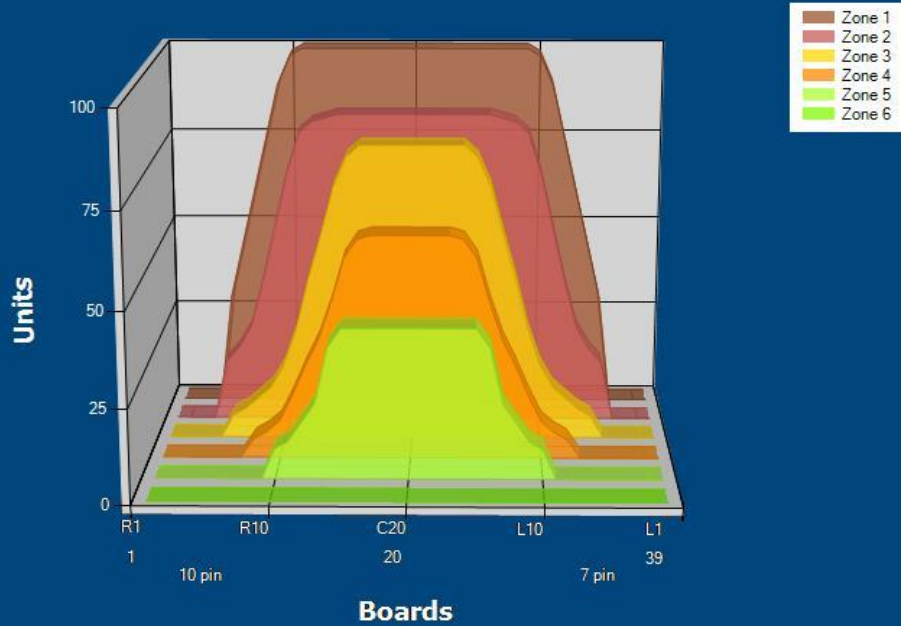

2018-10

Conditioner:  
Cleaner:

Zone Configuration

Cleaner Transition

Mode: Clean and Condition  
 Speed: Quick Clean  
 Start Cleaner Spray: 0 feet  
 Start Squeegee: 0 feet  
 Start Conditioning: 6 Inches  
 Split Pattern: No

Zone 1	Avg	Ratio	Zone 2	Avg	Ratio
Left	27.0	3.7 : 1	Left	12.4	6.9 : 1
Right	27.0	3.7 : 1	Right	12.4	6.9 : 1
Center	100.0		Center	85.0	
Zone 3	Avg	Ratio	Zone 4	Avg	Ratio
Left	2.8	28.6 : 1	Left	0.0	?
Right	2.8	28.6 : 1	Right	0.0	?
Center	80.0		Center	60.0	
Zone 5	Avg	Ratio	Zone 6	Avg	Ratio
Left	0.0	?	Left	0.0	1.0 : 1
Right	0.0	?	Right	0.0	1.0 : 1
Center	40.0		Center	0.0	