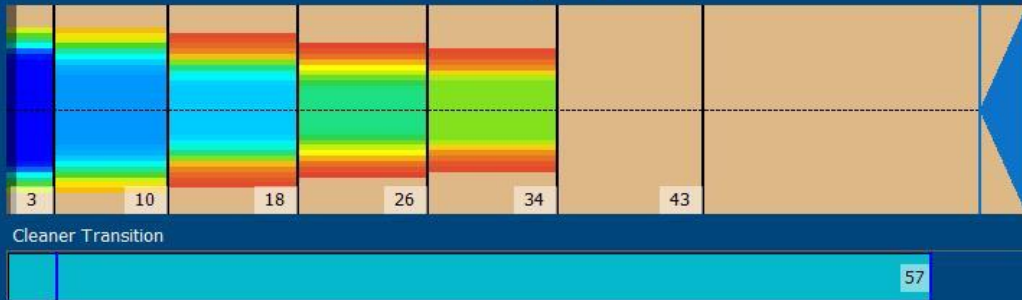

2018-11

Conditioner:
Cleaner:

Zone Configuration

Mode: Clean and Condition
 Speed: Quick Clean
 Start Cleaner Spray: 0 feet
 Start Squeegee: 0 feet
 Start Conditioning: 6 Inches
 Split Pattern: No

Zone 1	Avg	Ratio	Zone 2	Avg	Ratio
Left	27.0	3.7 : 1	Left	14.2	6.0 : 1
Right	27.0	3.7 : 1	Right	14.2	6.0 : 1
Center	100.0		Center	85.0	
Zone 3	Avg	Ratio	Zone 4	Avg	Ratio
Left	2.6	30.8 : 1	Left	0.0	?
Right	2.6	30.8 : 1	Right	0.0	?
Center	80.0		Center	60.0	
Zone 5	Avg	Ratio	Zone 6	Avg	Ratio
Left	0.0	?	Left	0.0	1.0 : 1
Right	0.0	?	Right	0.0	1.0 : 1
Center	40.0		Center	0.0	