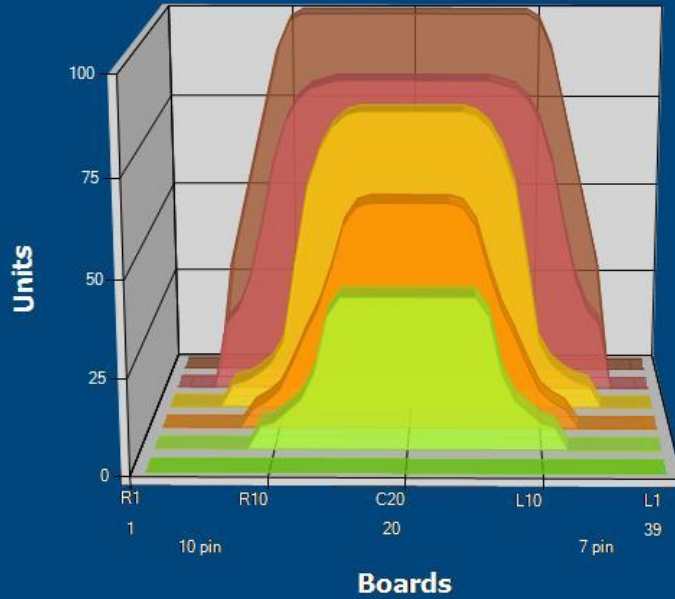

2018-11

Conditioner:
Cleaner:

Zone Configuration

Mode: Clean and Condition
 Speed: Quick Clean
 Start Cleaner Spray: 0 feet
 Start Squeegee: 0 feet
 Start Conditioning: 6 Inches
 Split Pattern: No

Zone 1	Avg	Ratio	Zone 2	Avg	Ratio
Left	27.0	3.7 : 1	Left	14.2	6.0 : 1
Right	27.0	3.7 : 1	Right	14.2	6.0 : 1
Center	100.0		Center	85.0	
Zone 3	Avg	Ratio	Zone 4	Avg	Ratio
Left	2.6	30.8 : 1	Left	0.0	?
Right	2.6	30.8 : 1	Right	0.0	?
Center	80.0		Center	60.0	
Zone 5	Avg	Ratio	Zone 6	Avg	Ratio
Left	0.0	?	Left	0.0	1.0 : 1
Right	0.0	?	Right	0.0	1.0 : 1
Center	40.0		Center	0.0	