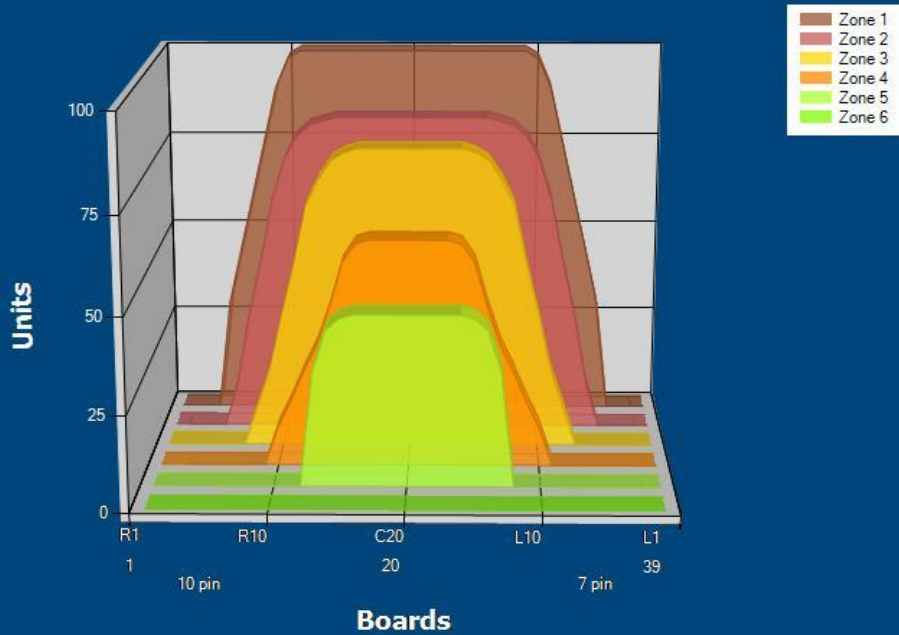

2019-03

Conditioner:
Cleaner:

Zone Configuration

Cleaner Transition

Mode: Clean and Condition
 Speed: Quick Clean
 Start Cleaner Spray: 0 feet
 Start Squeegee: 0 feet
 Start Conditioning: 6 Inches
 Split Pattern: No

Zone 1	Avg	Ratio	Zone 2	Avg	Ratio
Left	27.0	3.7 : 1	Left	8.6	9.9 : 1
Right	27.0	3.7 : 1	Right	8.6	9.9 : 1
Center	100.0		Center	85.0	
Zone 3	Avg	Ratio	Zone 4	Avg	Ratio
Left	0.0	?	Left	0.0	?
Right	0.0	?	Right	0.0	?
Center	80.0		Center	60.0	
Zone 5	Avg	Ratio	Zone 6	Avg	Ratio
Left	0.0	?	Left	0.0	1.0 : 1
Right	0.0	?	Right	0.0	1.0 : 1
Center	45.0		Center	0.0	