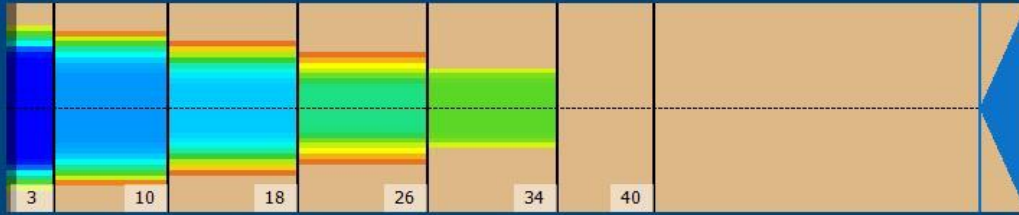

2019-03

Conditioner:
Cleaner:

Zone Configuration

Cleaner Transition

Mode: Clean and Condition
 Speed: Quick Clean
 Start Cleaner Spray: 0 feet
 Start Squeegee: 0 feet
 Start Conditioning: 6 Inches
 Split Pattern: No

Zone 1	Avg	Ratio	Zone 2	Avg	Ratio
Left	27.0	3.7 : 1	Left	8.6	9.9 : 1
Right	27.0	3.7 : 1	Right	8.6	9.9 : 1
Center	100.0		Center	85.0	
Zone 3	Avg	Ratio	Zone 4	Avg	Ratio
Left	0.0	?	Left	0.0	?
Right	0.0	?	Right	0.0	?
Center	80.0		Center	60.0	
Zone 5	Avg	Ratio	Zone 6	Avg	Ratio
Left	0.0	?	Left	0.0	1.0 : 1
Right	0.0	?	Right	0.0	1.0 : 1
Center	45.0		Center	0.0	