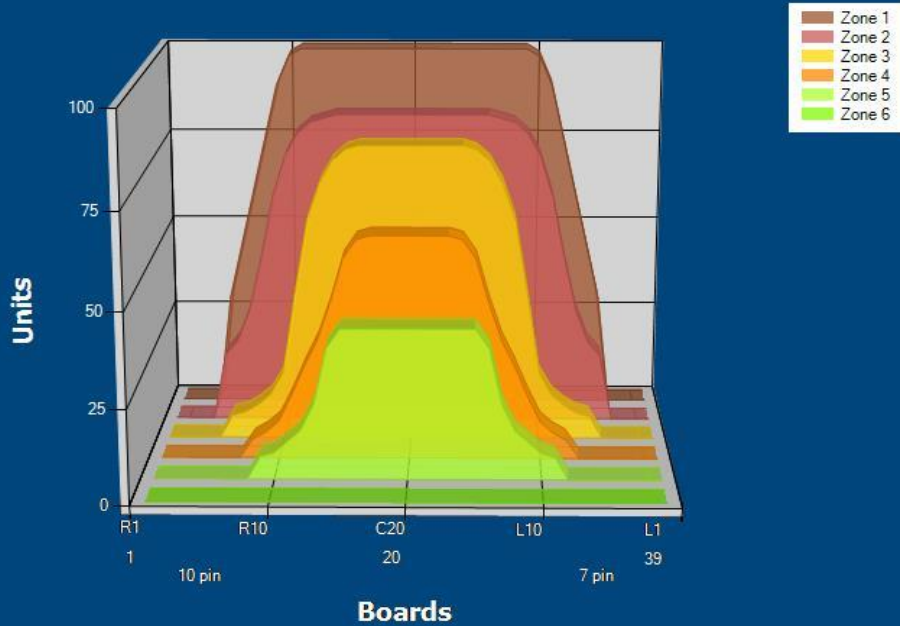

2019-04

Conditioner:
Cleaner:

Zone Configuration

Mode: Clean and Condition
 Speed: Quick Clean
 Start Cleaner Spray: 0 feet
 Start Squeegee: 0 feet
 Start Conditioning: 6 Inches
 Split Pattern: No

Zone 1	Avg	Ratio	Zone 2	Avg	Ratio
Left	27.0	3.7 : 1	Left	14.2	6.0 : 1
Right	27.0	3.7 : 1	Right	14.2	6.0 : 1
Center	100.0		Center	85.0	
Zone 3	Avg	Ratio	Zone 4	Avg	Ratio
Left	2.6	30.8 : 1	Left	0.0	?
Right	2.6	30.8 : 1	Right	0.0	?
Center	80.0		Center	60.0	
Zone 5	Avg	Ratio	Zone 6	Avg	Ratio
Left	0.0	?	Left	0.0	1.0 : 1
Right	0.0	?	Right	0.0	1.0 : 1
Center	40.0		Center	0.0	