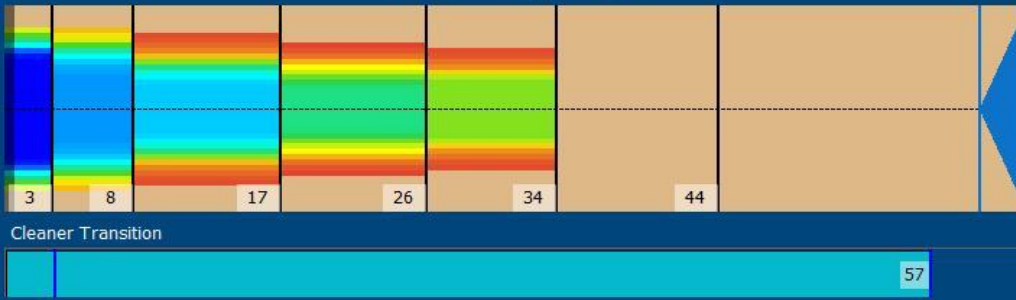

2019-04

Conditioner:
Cleaner:

Zone Configuration

Mode: Clean and Condition
 Speed: Quick Clean
 Start Cleaner Spray: 0 feet
 Start Squeegee: 0 feet
 Start Conditioning: 6 Inches
 Split Pattern: No

Zone 1	Avg	Ratio	Zone 2	Avg	Ratio
Left	27.0	3.7 : 1	Left	14.2	6.0 : 1
Right	27.0	3.7 : 1	Right	14.2	6.0 : 1
Center	100.0		Center	85.0	
Zone 3	Avg	Ratio	Zone 4	Avg	Ratio
Left	2.6	30.8 : 1	Left	0.0	?
Right	2.6	30.8 : 1	Right	0.0	?
Center	80.0		Center	60.0	
Zone 5	Avg	Ratio	Zone 6	Avg	Ratio
Left	0.0	?	Left	0.0	1.0 : 1
Right	0.0	?	Right	0.0	1.0 : 1
Center	40.0		Center	0.0	