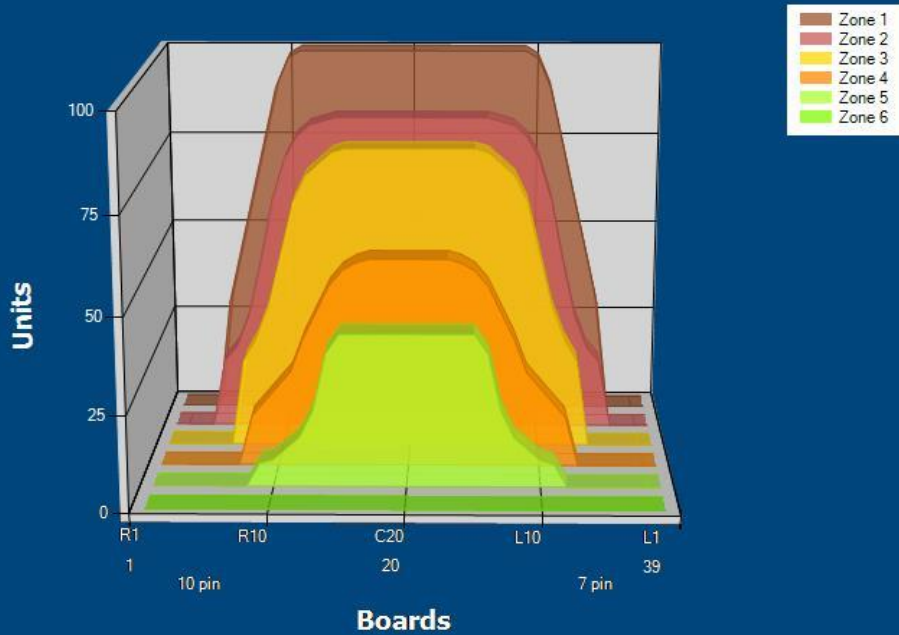

2019-05

Conditioner:
Cleaner:

Zone Configuration

Cleaner Transition

Mode: Clean and Condition
 Speed: Quick Clean
 Start Cleaner Spray: 0 feet
 Start Squeegee: 0 feet
 Start Conditioning: 6 Inches
 Split Pattern: No

Zone 1	Avg	Ratio	Zone 2	Avg	Ratio
Left	27.0	3.7 : 1	Left	14.2	6.0 : 1
Right	27.0	3.7 : 1	Right	14.2	6.0 : 1
Center	100.0		Center	85.0	
Zone 3	Avg	Ratio	Zone 4	Avg	Ratio
Left	4.6	17.4 : 1	Left	0.0	?
Right	4.6	17.4 : 1	Right	0.0	?
Center	80.0		Center	55.0	

Zone 5	Avg	Ratio	Zone 6	Avg	Ratio
Left	0.0	?	Left	0.0	1.0 : 1
Right	0.0	?	Right	0.0	1.0 : 1
Center	40.0		Center	0.0	