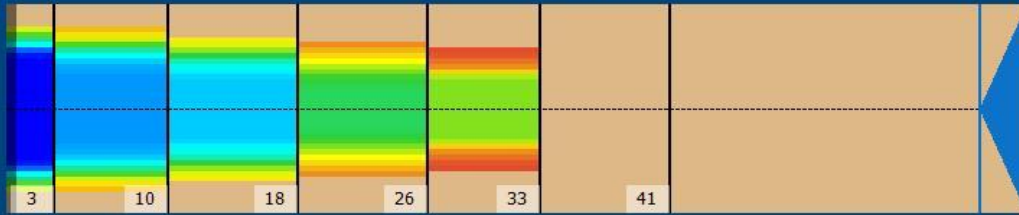

2019-05

Conditioner:
Cleaner:

Zone Configuration

Cleaner Transition

Mode: Clean and Condition
 Speed: Quick Clean
 Start Cleaner Spray: 0 feet
 Start Squeegee: 0 feet
 Start Conditioning: 6 Inches
 Split Pattern: No

Zone 1	Avg	Ratio	Zone 2	Avg	Ratio
Left	27.0	3.7 : 1	Left	14.2	6.0 : 1
Right	27.0	3.7 : 1	Right	14.2	6.0 : 1
Center	100.0		Center	85.0	
Zone 3	Avg	Ratio	Zone 4	Avg	Ratio
Left	4.6	17.4 : 1	Left	0.0	?
Right	4.6	17.4 : 1	Right	0.0	?
Center	80.0		Center	55.0	

Zone 5	Avg	Ratio	Zone 6	Avg	Ratio
Left	0.0	?	Left	0.0	1.0 : 1
Right	0.0	?	Right	0.0	1.0 : 1
Center	40.0		Center	0.0	