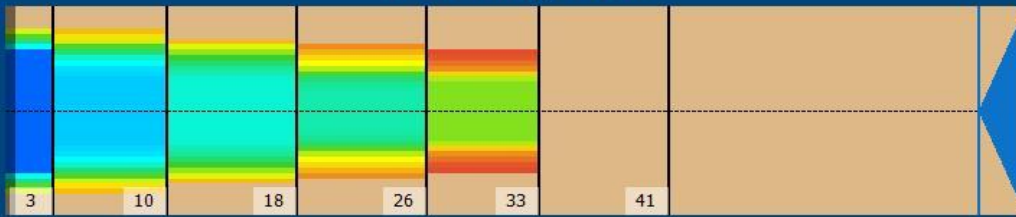

2019-07

Conditioner:
Cleaner:

Zone Configuration

Cleaner Transition

Mode: Clean and Condition
 Speed: Quick Clean
 Start Cleaner Spray: 0 feet
 Start Squeegee: 0 feet
 Start Conditioning: 6 Inches
 Split Pattern: No

Zone 1	Avg	Ratio	Zone 2	Avg	Ratio
Left	27.0	3.3 : 1	Left	14.2	5.6 : 1
Right	27.0	3.3 : 1	Right	14.2	5.6 : 1
Center	90.0		Center	80.0	
Zone 3	Avg	Ratio	Zone 4	Avg	Ratio
Left	3.6	19.4 : 1	Left	0.0	?
Right	3.6	19.4 : 1	Right	0.0	?
Center	70.0		Center	65.0	
Zone 5	Avg	Ratio	Zone 6	Avg	Ratio
Left	0.0	?	Left	0.0	1.0 : 1
Right	0.0	?	Right	0.0	1.0 : 1
Center	40.0		Center	0.0	