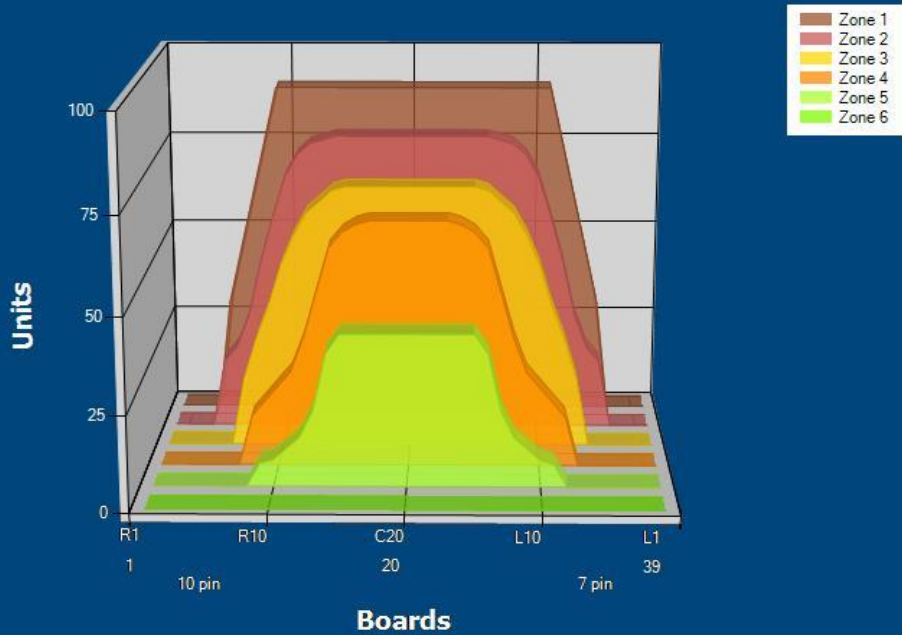

2019-07

Conditioner:
Cleaner:

Zone Configuration

Cleaner Transition

Mode: Clean and Condition
 Speed: Quick Clean
 Start Cleaner Spray: 0 feet
 Start Squeegee: 0 feet
 Start Conditioning: 6 Inches
 Split Pattern: No

Zone 1	Avg	Ratio	Zone 2	Avg	Ratio
Left	27.0	3.3 : 1	Left	14.2	5.6 : 1
Right	27.0	3.3 : 1	Right	14.2	5.6 : 1
Center	90.0		Center	80.0	
Zone 3	Avg	Ratio	Zone 4	Avg	Ratio
Left	3.6	19.4 : 1	Left	0.0	?
Right	3.6	19.4 : 1	Right	0.0	?
Center	70.0		Center	65.0	
Zone 5	Avg	Ratio	Zone 6	Avg	Ratio
Left	0.0	?	Left	0.0	1.0 : 1
Right	0.0	?	Right	0.0	1.0 : 1
Center	40.0		Center	0.0	