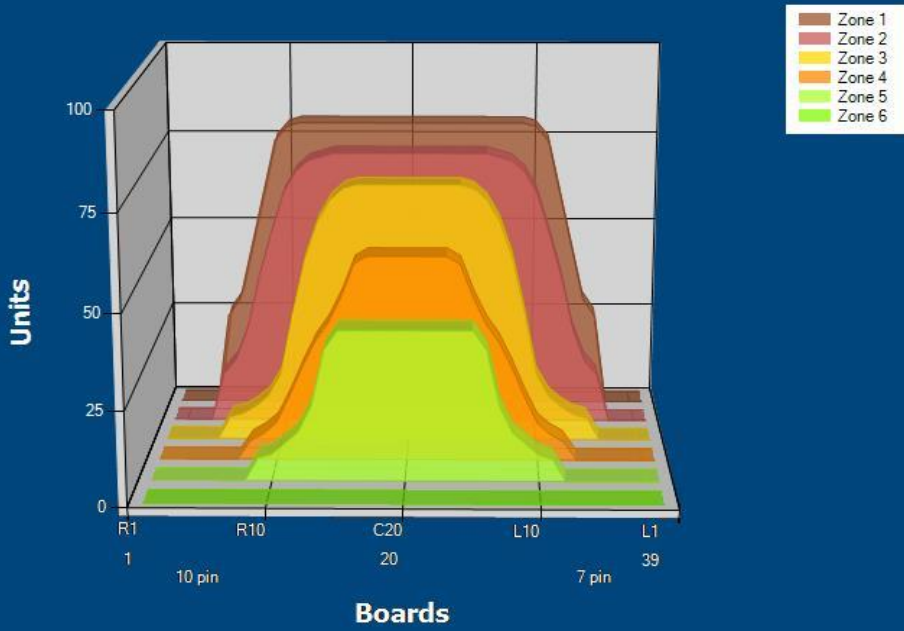

2019-08

Conditioner:
Cleaner:

Zone Configuration

Mode: Clean and Condition
 Speed: Quick Clean
 Start Cleaner Spray: 0 feet
 Start Squeegee: 0 feet
 Start Conditioning: 6 Inches
 Split Pattern: No

Zone 1	Avg	Ratio	Zone 2	Avg	Ratio
Left	20.0	4.0 : 1	Left	11.2	6.7 : 1
Right	20.0	4.0 : 1	Right	11.2	6.7 : 1
Center	80.0		Center	75.0	
Zone 3	Avg	Ratio	Zone 4	Avg	Ratio
Left	2.6	26.9 : 1	Left	0.0	?
Right	2.6	26.9 : 1	Right	0.0	?
Center	70.0		Center	55.0	
Zone 5	Avg	Ratio	Zone 6	Avg	Ratio
Left	0.0	?	Left	0.0	1.0 : 1
Right	0.0	?	Right	0.0	1.0 : 1
Center	40.0		Center	0.0	