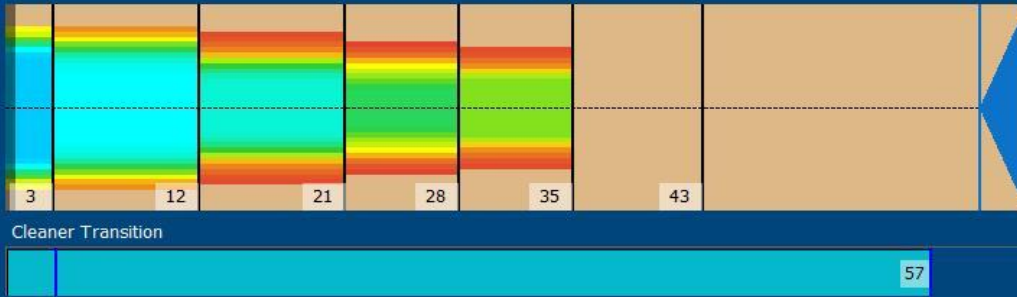

2019-08

Conditioner:
Cleaner:

Zone Configuration

Mode: Clean and Condition
 Speed: Quick Clean
 Start Cleaner Spray: 0 feet
 Start Squeegee: 0 feet
 Start Conditioning: 6 Inches
 Split Pattern: No

Zone 1	Avg	Ratio	Zone 2	Avg	Ratio
Left	20.0	4.0 : 1	Left	11.2	6.7 : 1
Right	20.0	4.0 : 1	Right	11.2	6.7 : 1
Center	80.0		Center	75.0	
Zone 3	Avg	Ratio	Zone 4	Avg	Ratio
Left	2.6	26.9 : 1	Left	0.0	?
Right	2.6	26.9 : 1	Right	0.0	?
Center	70.0		Center	55.0	
Zone 5	Avg	Ratio	Zone 6	Avg	Ratio
Left	0.0	?	Left	0.0	1.0 : 1
Right	0.0	?	Right	0.0	1.0 : 1
Center	40.0		Center	0.0	