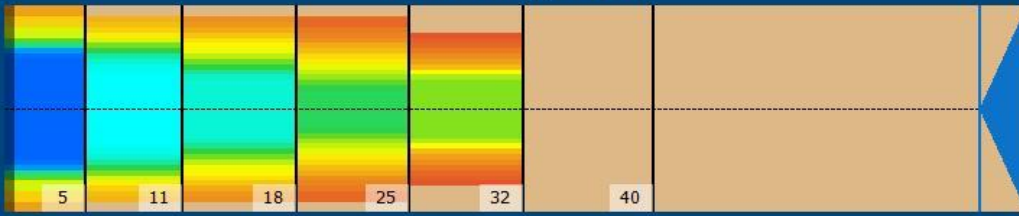

2019-09

Conditioner:  
Cleaner:

Zone Configuration

Cleaner Transition

Mode: Clean and Condition  
 Speed: Quick Clean  
 Start Cleaner Spray: 0 feet  
 Start Squeegee: 0 feet  
 Start Conditioning: 6 Inches  
 Split Pattern: No

Zone 1	Avg	Ratio	Zone 2	Avg	Ratio
Left	29.0	3.1 : 1	Left	21.6	3.5 : 1
Right	29.0	3.1 : 1	Right	21.6	3.5 : 1
Center	90.0		Center	75.0	
Zone 3	Avg	Ratio	Zone 4	Avg	Ratio
Left	16.8	4.2 : 1	Left	10.8	5.1 : 1
Right	16.8	4.2 : 1	Right	10.8	5.1 : 1
Center	70.0		Center	55.0	
Zone 5	Avg	Ratio	Zone 6	Avg	Ratio
Left	3.0	13.3 : 1	Left	0.0	1.0 : 1
Right	3.0	13.3 : 1	Right	0.0	1.0 : 1
Center	40.0		Center	0.0	