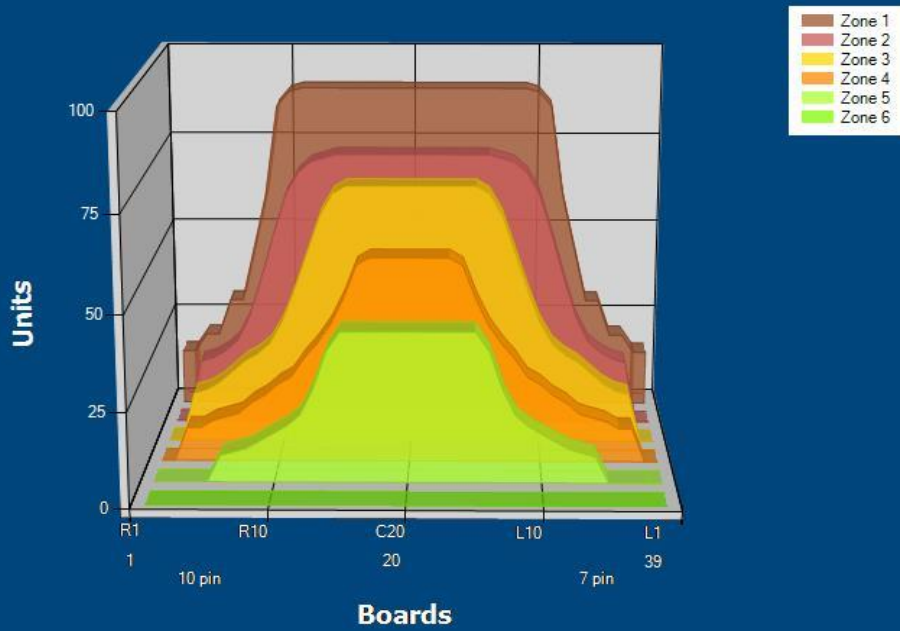

2019-09

Conditioner:  
Cleaner:

Zone Configuration

Cleaner Transition

Mode: Clean and Condition  
 Speed: Quick Clean  
 Start Cleaner Spray: 0 feet  
 Start Squeegee: 0 feet  
 Start Conditioning: 6 Inches  
 Split Pattern: No

Zone 1	Avg	Ratio	Zone 2	Avg	Ratio
Left	29.0	3.1 : 1	Left	21.6	3.5 : 1
Right	29.0	3.1 : 1	Right	21.6	3.5 : 1
Center	90.0		Center	75.0	
Zone 3	Avg	Ratio	Zone 4	Avg	Ratio
Left	16.8	4.2 : 1	Left	10.8	5.1 : 1
Right	16.8	4.2 : 1	Right	10.8	5.1 : 1
Center	70.0		Center	55.0	
Zone 5	Avg	Ratio	Zone 6	Avg	Ratio
Left	3.0	13.3 : 1	Left	0.0	1.0 : 1
Right	3.0	13.3 : 1	Right	0.0	1.0 : 1
Center	40.0		Center	0.0	