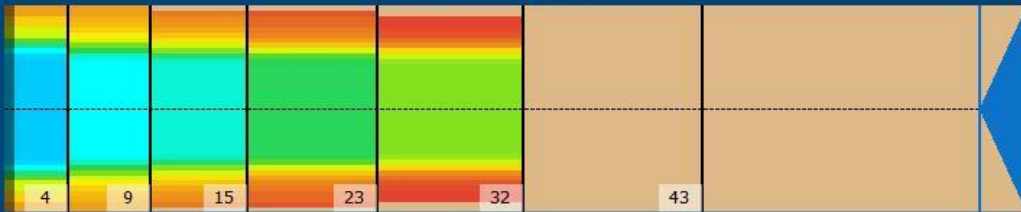

2019-10 43F

Conditioner:
Cleaner:

Zone Configuration

Cleaner Transition

Mode: Clean and Condition
Speed: Quick Clean
Start Cleaner Spray: 0 feet
Start Squeegee: 0 feet
Start Conditioning: 6 Inches
Split Pattern: No

Zone 1	Avg	Ratio	Zone 2	Avg	Ratio
Left	29.0	2.8 : 1	Left	21.6	3.5 : 1
Right	29.0	2.8 : 1	Right	21.6	3.5 : 1
Center	80.0		Center	75.0	
Zone 3	Avg	Ratio	Zone 4	Avg	Ratio
Left	16.8	4.2 : 1	Left	11.2	4.9 : 1
Right	16.8	4.2 : 1	Right	11.2	4.9 : 1
Center	70.0		Center	55.0	
Zone 5	Avg	Ratio	Zone 6	Avg	Ratio
Left	6.6	6.1 : 1	Left	0.0	1.0 : 1
Right	6.6	6.1 : 1	Right	0.0	1.0 : 1
Center	40.0		Center	0.0	