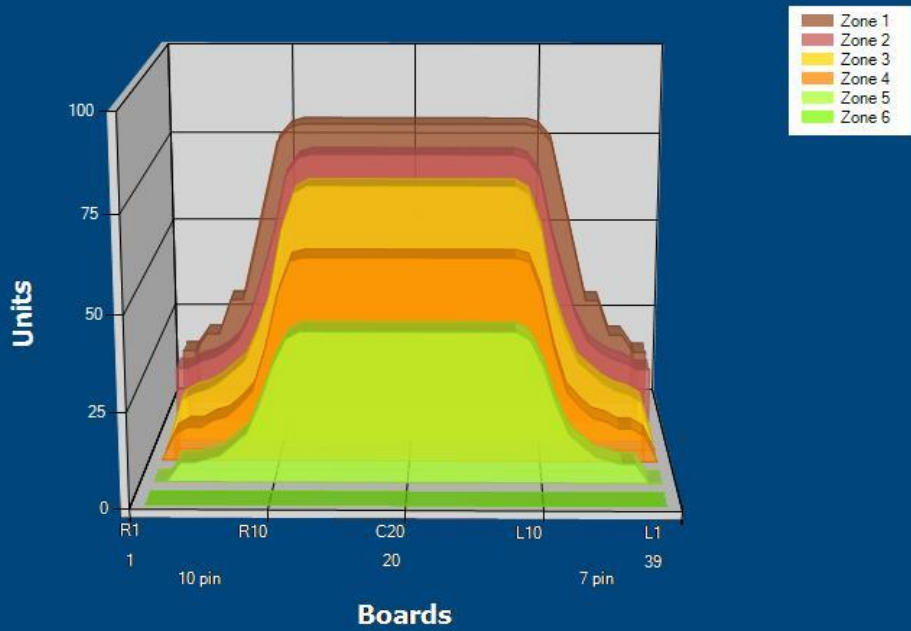

2019-10 43F

Conditioner:
Cleaner:

Zone Configuration

Cleaner Transition

Mode: Clean and Condition
Speed: Quick Clean
Start Cleaner Spray: 0 feet
Start Squeegee: 0 feet
Start Conditioning: 6 Inches
Split Pattern: No

Zone 1	Avg	Ratio	Zone 2	Avg	Ratio
Left	29.0	2.8 : 1	Left	21.6	3.5 : 1
Right	29.0	2.8 : 1	Right	21.6	3.5 : 1
Center	80.0		Center	75.0	
Zone 3	Avg	Ratio	Zone 4	Avg	Ratio
Left	16.8	4.2 : 1	Left	11.2	4.9 : 1
Right	16.8	4.2 : 1	Right	11.2	4.9 : 1
Center	70.0		Center	55.0	
Zone 5	Avg	Ratio	Zone 6	Avg	Ratio
Left	6.6	6.1 : 1	Left	0.0	1.0 : 1
Right	6.6	6.1 : 1	Right	0.0	1.0 : 1
Center	40.0		Center	0.0	