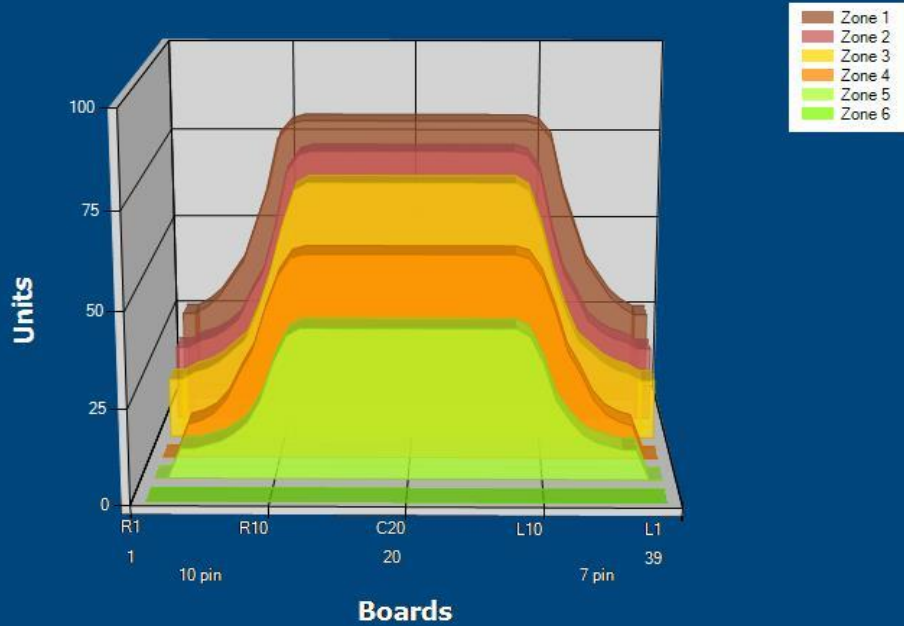

2019-11 42F

Conditioner:
Cleaner:

Zone Configuration

Cleaner Transition

Mode: Clean and Condition
 Speed: Quick Clean
 Start Cleaner Spray: 0 feet
 Start Squeegee: 0 feet
 Start Conditioning: 6 Inches
 Split Pattern: No

Zone 1	Avg	Ratio	Zone 2	Avg	Ratio
Left	36.4	2.2 : 1	Left	26.6	2.8 : 1
Right	36.4	2.2 : 1	Right	26.6	2.8 : 1
Center	80.0		Center	75.0	
Zone 3	Avg	Ratio	Zone 4	Avg	Ratio
Left	21.8	3.2 : 1	Left	14.0	3.9 : 1
Right	21.8	3.2 : 1	Right	14.0	3.9 : 1
Center	70.0		Center	55.0	
Zone 5	Avg	Ratio	Zone 6	Avg	Ratio
Left	9.4	4.3 : 1	Left	0.0	1.0 : 1
Right	9.4	4.3 : 1	Right	0.0	1.0 : 1
Center	40.0		Center	0.0	