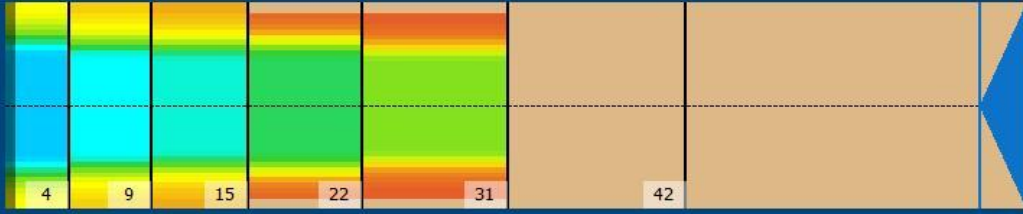

2019-11 42F

Conditioner:
Cleaner:

Zone Configuration

Cleaner Transition

Mode: Clean and Condition
 Speed: Quick Clean
 Start Cleaner Spray: 0 feet
 Start Squeegee: 0 feet
 Start Conditioning: 6 Inches
 Split Pattern: No

Zone 1	Avg	Ratio	Zone 2	Avg	Ratio
Left	36.4	2.2 : 1	Left	26.6	2.8 : 1
Right	36.4	2.2 : 1	Right	26.6	2.8 : 1
Center	80.0		Center	75.0	
Zone 3	Avg	Ratio	Zone 4	Avg	Ratio
Left	21.8	3.2 : 1	Left	14.0	3.9 : 1
Right	21.8	3.2 : 1	Right	14.0	3.9 : 1
Center	70.0		Center	55.0	
Zone 5	Avg	Ratio	Zone 6	Avg	Ratio
Left	9.4	4.3 : 1	Left	0.0	1.0 : 1
Right	9.4	4.3 : 1	Right	0.0	1.0 : 1
Center	40.0		Center	0.0	