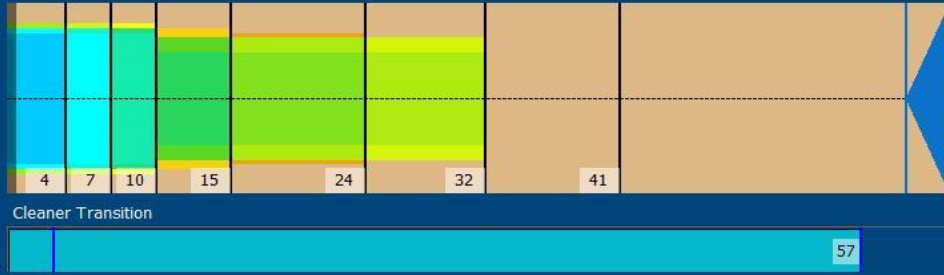

2020-01 41F

Conditioner:
Cleaner:

Zone Configuration

Mode: Clean and Condition
 Speed: Quick Clean
 Start Cleaner Spray: 0 feet
 Start Squeegee: 0 feet
 Start Conditioning: 6 Inches
 Split Pattern: No

Zone 1	Avg	Ratio	Zone 2	Avg	Ratio
Left	38.0	2.1 : 1	Left	35.0	2.1 : 1
Right	38.0	2.1 : 1	Right	35.0	2.1 : 1
Center	80.0		Center	75.0	
Zone 3	Avg	Ratio	Zone 4	Avg	Ratio
Left	30.0	2.2 : 1	Left	8.0	6.9 : 1
Right	30.0	2.2 : 1	Right	8.0	6.9 : 1
Center	65.0		Center	55.0	
Zone 5	Avg	Ratio	Zone 6	Avg	Ratio
Left	3.0	13.3 : 1	Left	0.0	?
Right	3.0	13.3 : 1	Right	0.0	?
Center	40.0		Center	35.0	
Zone 7	Avg	Ratio			
Left	-14.0	0.0 : 1			
Right	-14.0	0.0 : 1			
Center	0.0				