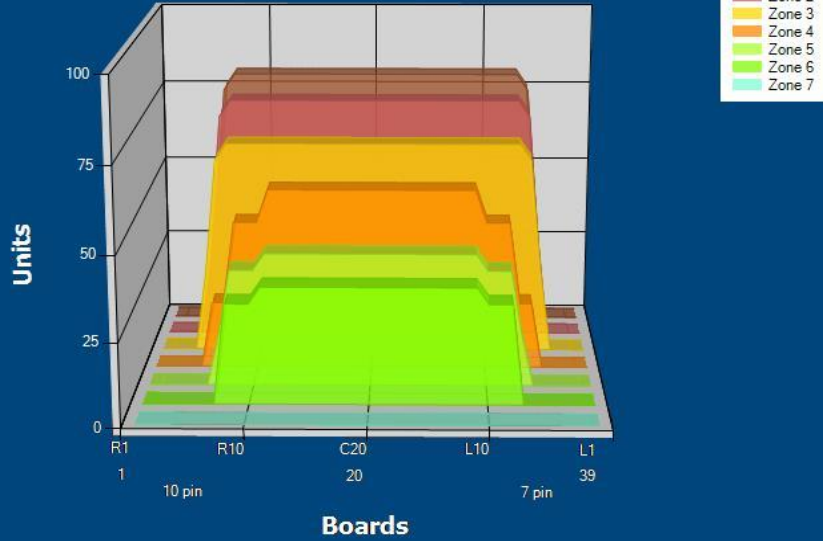

2020-01 41F

Conditioner:
Cleaner:

Zone Configuration

Mode: Clean and Condition
 Speed: Quick Clean
 Start Cleaner Spray: 0 feet
 Start Squeegee: 0 feet
 Start Conditioning: 6 Inches
 Split Pattern: No

Zone 1	Avg	Ratio	Zone 2	Avg	Ratio
Left	38.0	2.1 : 1	Left	35.0	2.1 : 1
Right	38.0	2.1 : 1	Right	35.0	2.1 : 1
Center	80.0		Center	75.0	
Zone 3	Avg	Ratio	Zone 4	Avg	Ratio
Left	30.0	2.2 : 1	Left	8.0	6.9 : 1
Right	30.0	2.2 : 1	Right	8.0	6.9 : 1
Center	65.0		Center	55.0	
Zone 5	Avg	Ratio	Zone 6	Avg	Ratio
Left	3.0	13.3 : 1	Left	0.0	?
Right	3.0	13.3 : 1	Right	0.0	?
Center	40.0		Center	35.0	
Zone 7	Avg	Ratio			
Left	-14.0	0.0 : 1			
Right	-14.0	0.0 : 1			
Center	0.0				