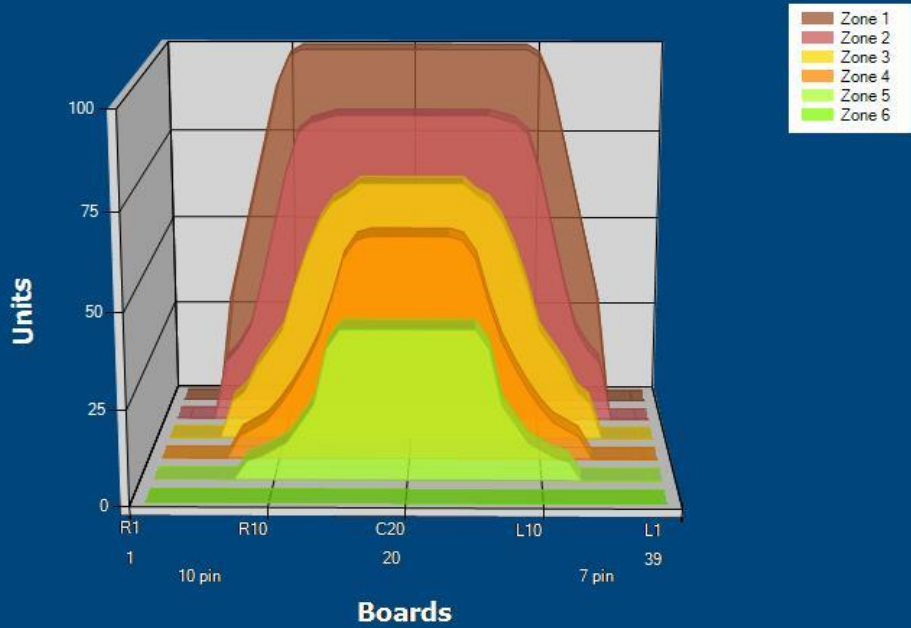

2020-02 44F

Conditioner:
Cleaner:

Zone Configuration

Cleaner Transition

Mode: Clean and Condition
 Speed: Quick Clean
 Start Cleaner Spray: 0 feet
 Start Squeegee: 0 feet
 Start Conditioning: 6 Inches
 Split Pattern: No

Zone 1	Avg	Ratio	Zone 2	Avg	Ratio
Left	27.0	3.7 : 1	Left	12.4	6.9 : 1
Right	27.0	3.7 : 1	Right	12.4	6.9 : 1
Center	100.0		Center	85.0	
Zone 3	Avg	Ratio	Zone 4	Avg	Ratio
Left	4.6	15.2 : 1	Left	1.2	50.0 : 1
Right	4.6	15.2 : 1	Right	1.2	50.0 : 1
Center	70.0		Center	60.0	
Zone 5	Avg	Ratio	Zone 6	Avg	Ratio
Left	0.0	?	Left	0.0	1.0 : 1
Right	0.0	?	Right	0.0	1.0 : 1
Center	40.0		Center	0.0	