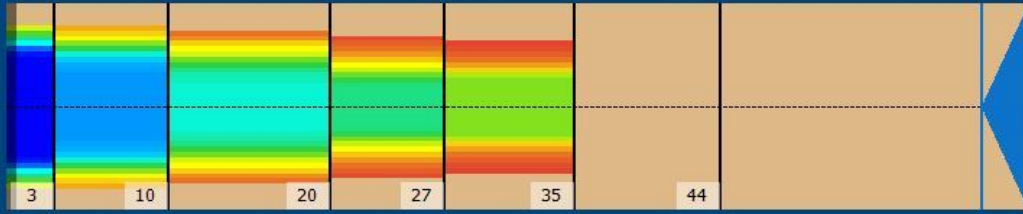

2020-02 44F

Conditioner:
Cleaner:

Zone Configuration

Cleaner Transition

Mode: Clean and Condition
 Speed: Quick Clean
 Start Cleaner Spray: 0 feet
 Start Squeegee: 0 feet
 Start Conditioning: 6 Inches
 Split Pattern: No

Zone 1	Avg	Ratio	Zone 2	Avg	Ratio
Left	27.0	3.7 : 1	Left	12.4	6.9 : 1
Right	27.0	3.7 : 1	Right	12.4	6.9 : 1
Center	100.0		Center	85.0	
Zone 3	Avg	Ratio	Zone 4	Avg	Ratio
Left	4.6	15.2 : 1	Left	1.2	50.0 : 1
Right	4.6	15.2 : 1	Right	1.2	50.0 : 1
Center	70.0		Center	60.0	
Zone 5	Avg	Ratio	Zone 6	Avg	Ratio
Left	0.0	?	Left	0.0	1.0 : 1
Right	0.0	?	Right	0.0	1.0 : 1
Center	40.0		Center	0.0	