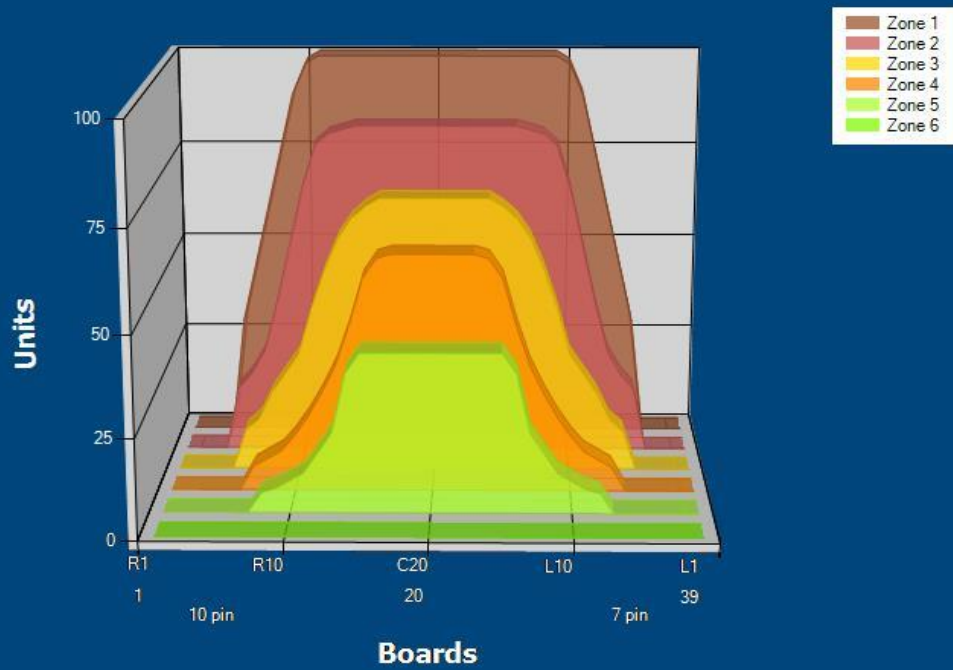

2020-03 40F

Conditioner:
Cleaner:

Zone Configuration

Mode: Clean and Condition
 Speed: Quick Clean
 Start Cleaner Spray: 0 feet
 Start Squeegee: 0 feet
 Start Conditioning: 6 Inches
 Split Pattern: No

Zone 1	Avg	Ratio	Zone 2	Avg	Ratio
Left	27.0	3.7 : 1	Left	12.4	6.9 : 1
Right	27.0	3.7 : 1	Right	12.4	6.9 : 1
Center	100.0		Center	85.0	
Zone 3	Avg	Ratio	Zone 4	Avg	Ratio
Left	4.6	15.2 : 1	Left	1.2	50.0 : 1
Right	4.6	15.2 : 1	Right	1.2	50.0 : 1
Center	70.0		Center	60.0	
Zone 5	Avg	Ratio	Zone 6	Avg	Ratio
Left	0.0	?	Left	0.0	1.0 : 1
Right	0.0	?	Right	0.0	1.0 : 1
Center	40.0		Center	0.0	