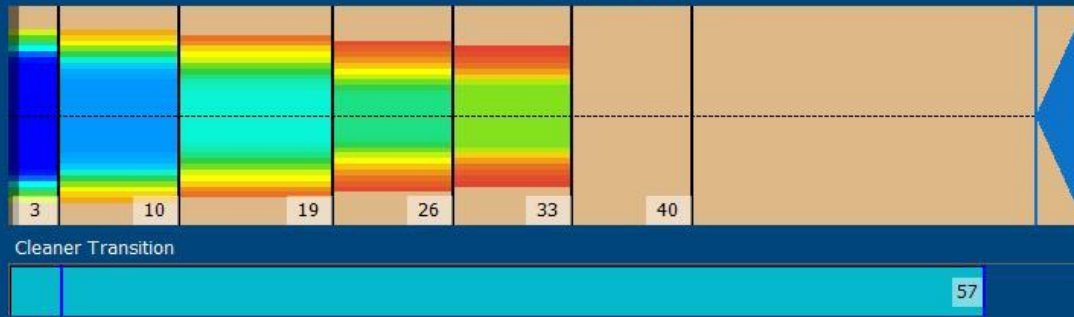

2020-03 40F

Conditioner:
Cleaner:

Zone Configuration

Mode: Clean and Condition
 Speed: Quick Clean
 Start Cleaner Spray: 0 feet
 Start Squeegee: 0 feet
 Start Conditioning: 6 Inches
 Split Pattern: No

Zone 1	Avg	Ratio	Zone 2	Avg	Ratio
Left	27.0	3.7 : 1	Left	12.4	6.9 : 1
Right	27.0	3.7 : 1	Right	12.4	6.9 : 1
Center	100.0		Center	85.0	
Zone 3	Avg	Ratio	Zone 4	Avg	Ratio
Left	4.6	15.2 : 1	Left	1.2	50.0 : 1
Right	4.6	15.2 : 1	Right	1.2	50.0 : 1
Center	70.0		Center	60.0	
Zone 5	Avg	Ratio	Zone 6	Avg	Ratio
Left	0.0	?	Left	0.0	1.0 : 1
Right	0.0	?	Right	0.0	1.0 : 1
Center	40.0		Center	0.0	