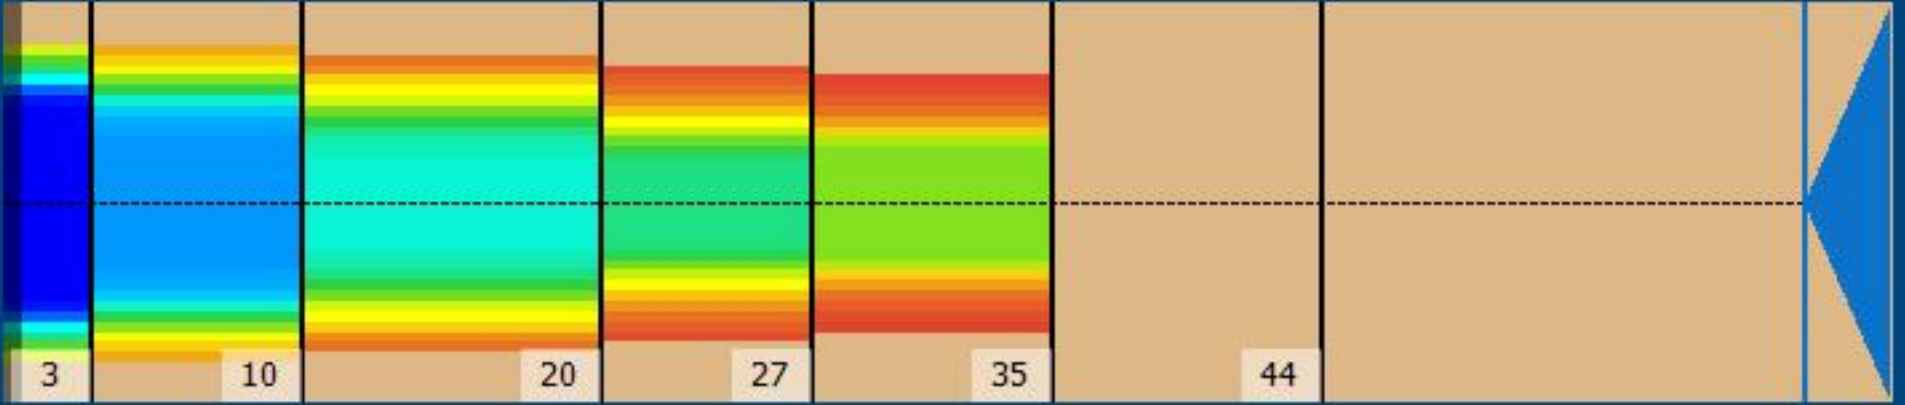

2020-02 44F

Conditioner:  
Cleaner:

Zone Configuration

Cleaner Transition

- Zone 1
- Zone 2
- Zone 3
- Zone 4
- Zone 5
- Zone 6

Mode: Clean and Condition  
 Speed: Quick Clean  
 Start Cleaner Spray: 0 feet  
 Start Squeegee: 0 feet  
 Start Conditioning: 6 Inches  
 Split Pattern: No

Zone 1	Avg	Ratio	Zone 2	Avg	Ratio
Left	27.0	3.7 : 1	Left	12.4	6.9 : 1
Right	27.0	3.7 : 1	Right	12.4	6.9 : 1
Center	100.0		Center	85.0	
Zone 3	Avg	Ratio	Zone 4	Avg	Ratio
Left	4.6	15.2 : 1	Left	1.2	50.0 : 1
Right	4.6	15.2 : 1	Right	1.2	50.0 : 1
Center	70.0		Center	60.0	
Zone 5	Avg	Ratio	Zone 6	Avg	Ratio
Left	0.0	?	Left	0.0	1.0 : 1
Right	0.0	?	Right	0.0	1.0 : 1
Center	40.0		Center	0.0	