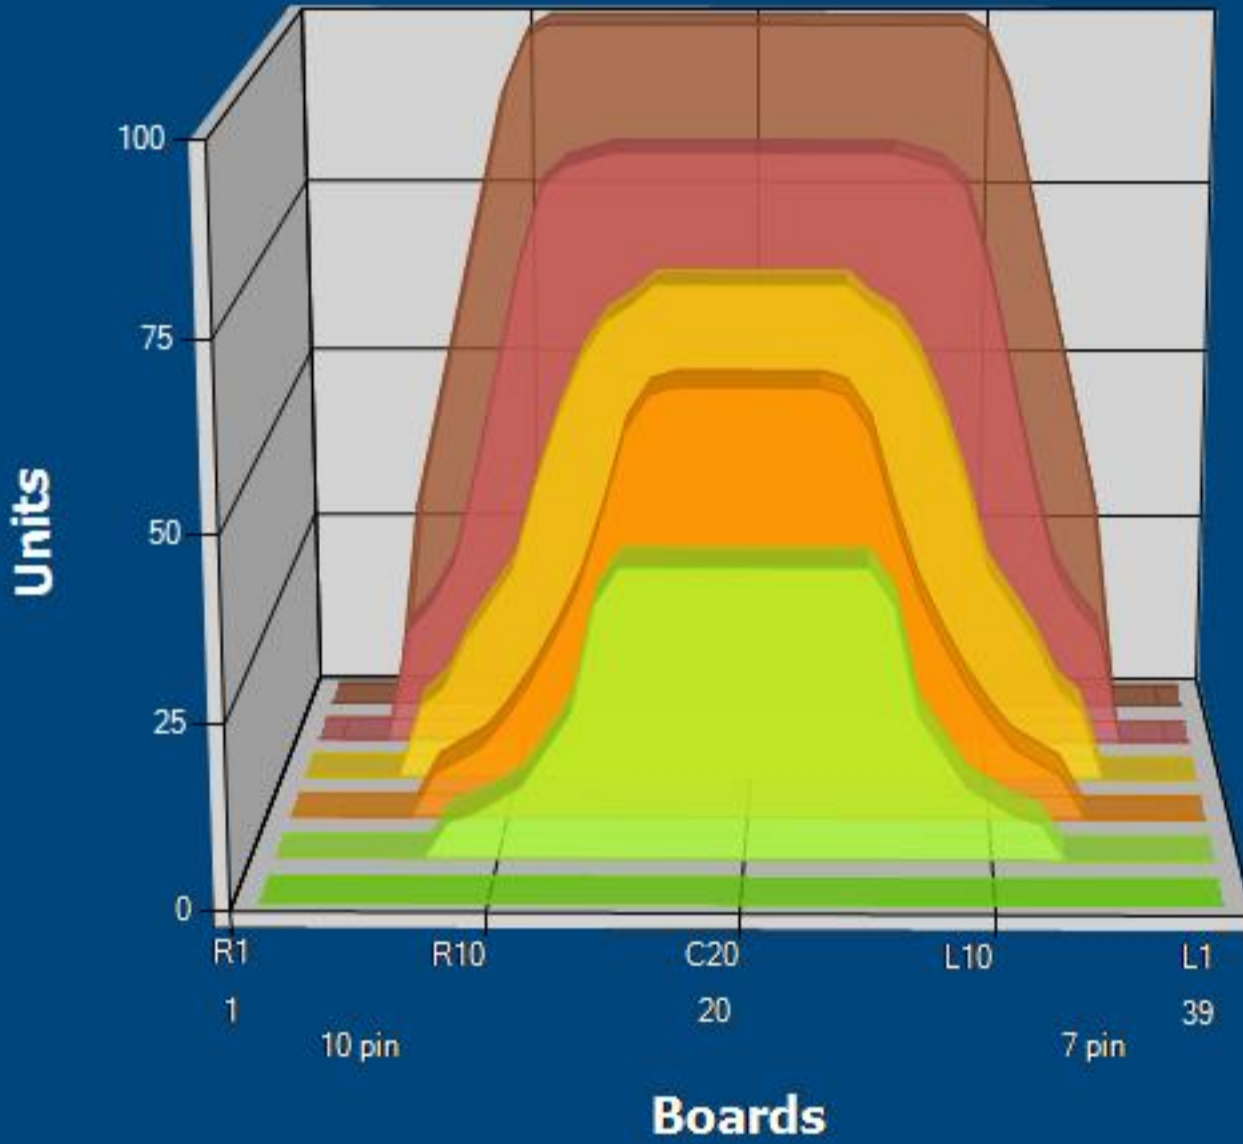

2020-02 44F

Conditioner:  
Cleaner:

Zone Configuration

Cleaner Transition

- Zone 1
- Zone 2
- Zone 3
- Zone 4
- Zone 5
- Zone 6

Mode: Clean and Condition  
 Speed: Quick Clean  
 Start Cleaner Spray: 0 feet  
 Start Squeegee: 0 feet  
 Start Conditioning: 6 Inches  
 Split Pattern: No

Zone 1	Avg	Ratio	Zone 2	Avg	Ratio
Left	27.0	3.7 : 1	Left	12.4	6.9 : 1
Right	27.0	3.7 : 1	Right	12.4	6.9 : 1
Center	100.0		Center	85.0	
Zone 3	Avg	Ratio	Zone 4	Avg	Ratio
Left	4.6	15.2 : 1	Left	1.2	50.0 : 1
Right	4.6	15.2 : 1	Right	1.2	50.0 : 1
Center	70.0		Center	60.0	
Zone 5	Avg	Ratio	Zone 6	Avg	Ratio
Left	0.0	?	Left	0.0	1.0 : 1
Right	0.0	?	Right	0.0	1.0 : 1
Center	40.0		Center	0.0	