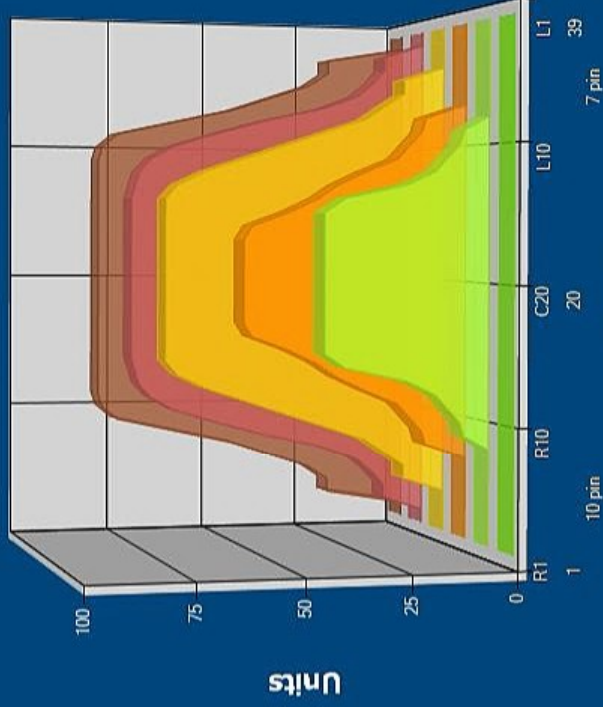

2020-10 41F

Conditioner:
Cleaner:

Zone Configuration

Mode: Clean and Condition
 Speed: Quick Clean
 Start Cleaner Spray: 0 feet
 Start Squeegee: 0 feet
 Start Conditioning: 6 Inches
 Split Pattern: No

Zone 1	Avg	Ratio	Zone 2	Avg	Ratio
Left	29.0	2.8 : 1	Left	15.2	4.9 : 1
Right	29.0	2.8 : 1	Right	15.2	4.9 : 1
Center	80.0		Center	75.0	
Zone 3	Avg	Ratio	Zone 4	Avg	Ratio
Left	7.0	10.0 : 1	Left	0.0	?
Right	7.0	10.0 : 1	Right	0.0	?
Center	70.0		Center	55.0	
Zone 5	Avg	Ratio	Zone 6	Avg	Ratio
Left	0.0	?	Left	0.0	1.0 : 1
Right	0.0	?	Right	0.0	1.0 : 1
Center	40.0		Center	0.0	