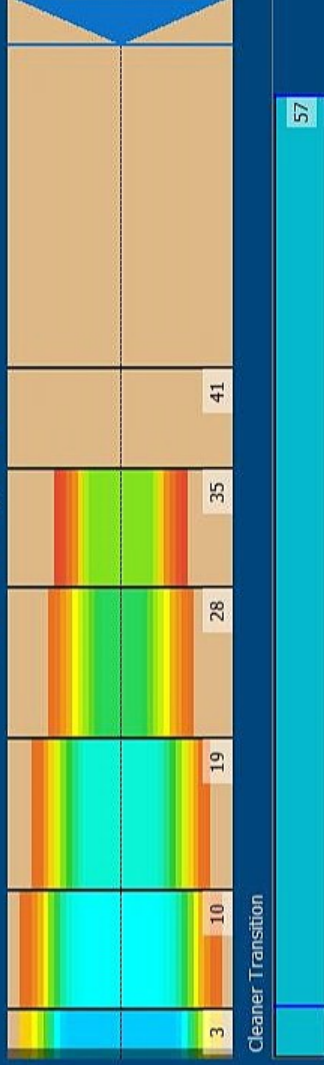

2020-10 41F

Conditioner:
Cleaner:

Zone Configuration

Mode: Clean and Condition
 Speed: Quick Clean
 Start Cleaner Spray: 0 feet
 Start Squeegee: 0 feet
 Start Conditioning: 6 Inches
 Split Pattern: No

Zone 1	Avg	Ratio	Zone 2	Avg	Ratio
Left	29.0	2.8 : 1	Left	15.2	4.9 : 1
Right	29.0	2.8 : 1	Right	15.2	4.9 : 1
Center	80.0		Center	75.0	
Zone 3	Avg	Ratio	Zone 4	Avg	Ratio
Left	7.0	10.0 : 1	Left	0.0	?
Right	7.0	10.0 : 1	Right	0.0	?
Center	70.0		Center	55.0	
Zone 5	Avg	Ratio	Zone 6	Avg	Ratio
Left	0.0	?	Left	0.0	1.0 : 1
Right	0.0	?	Right	0.0	1.0 : 1
Center	40.0		Center	0.0	