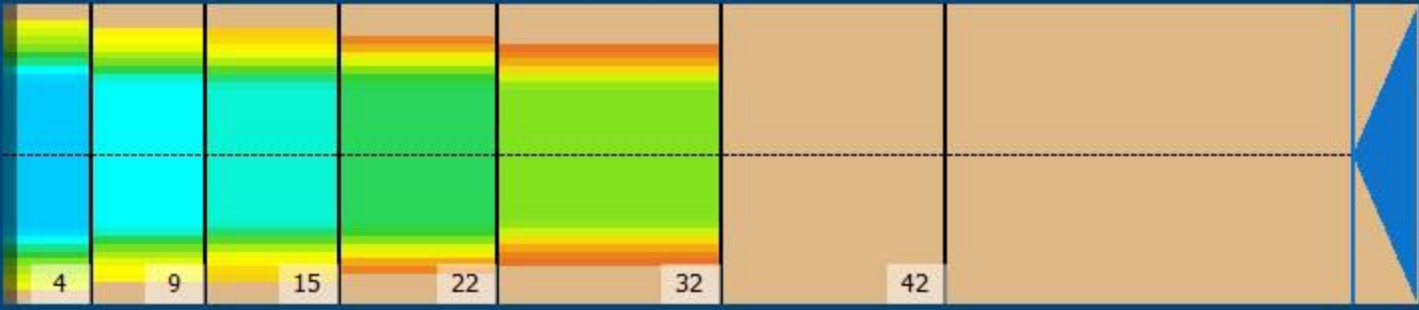

2020-11 42F

Conditioner:  
Cleaner:

### Zone Configuration

Cleaner Transition

Mode: Clean and Condition  
 Speed: Quick Clean  
 Start Cleaner Spray: 0 feet  
 Start Squeegee: 0 feet  
 Start Conditioning: 6 Inches  
 Split Pattern: No

Zone 1	Avg	Ratio	Zone 2	Avg	Ratio
Left	36.4	2.2 : 1	Left	22.4	3.3 : 1
Right	36.4	2.2 : 1	Right	22.4	3.3 : 1
Center	80.0		Center	75.0	
Zone 3	Avg	Ratio	Zone 4	Avg	Ratio
Left	18.4	3.8 : 1	Left	10.2	5.4 : 1
Right	18.4	3.8 : 1	Right	10.2	5.4 : 1
Center	70.0		Center	55.0	
Zone 5	Avg	Ratio	Zone 6	Avg	Ratio
Left	4.4	9.1 : 1	Left	0.0	1.0 : 1
Right	4.4	9.1 : 1	Right	0.0	1.0 : 1
Center	40.0		Center	0.0	