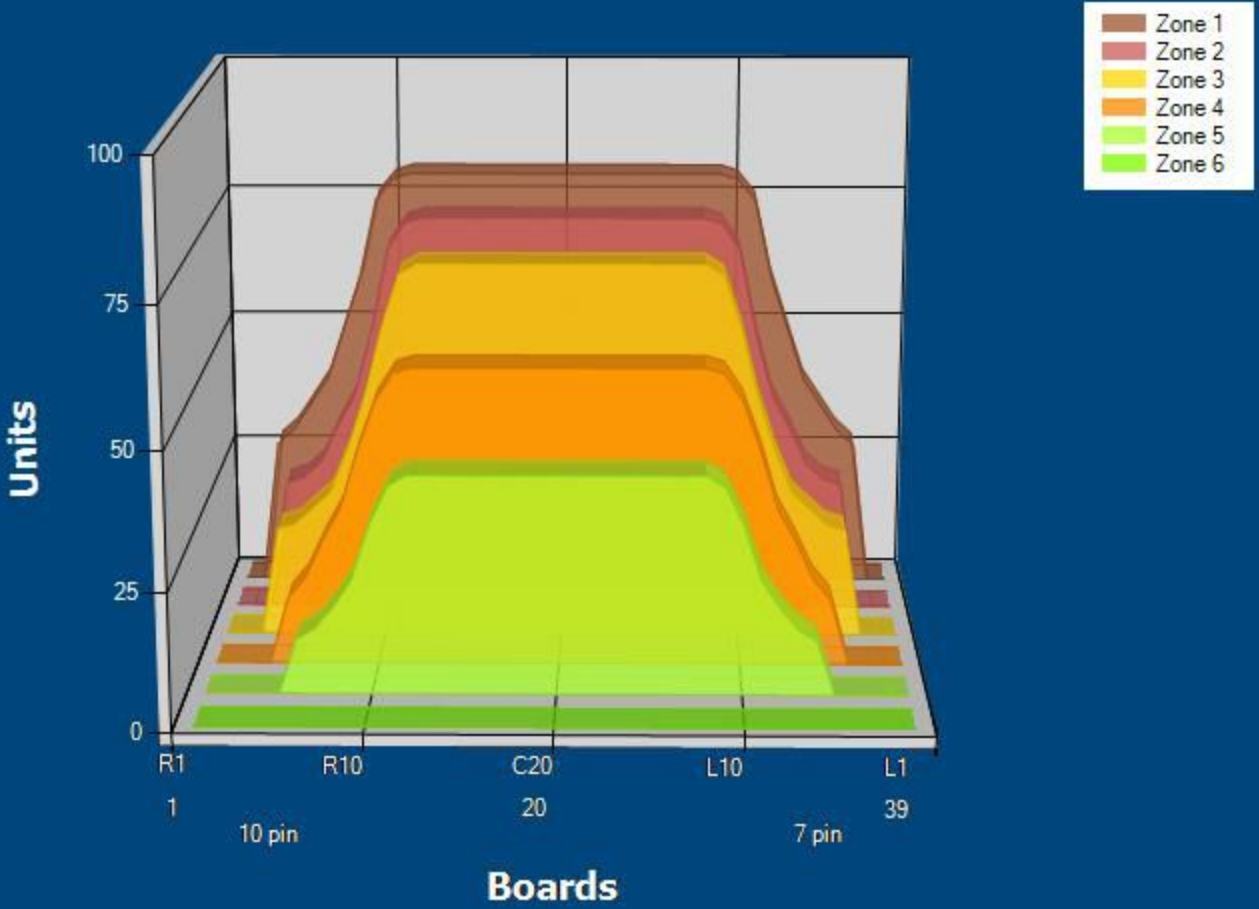

2020-11 42F

Conditioner:  
Cleaner:

### Zone Configuration

Cleaner Transition

Mode: Clean and Condition  
 Speed: Quick Clean  
 Start Cleaner Spray: 0 feet  
 Start Squeegee: 0 feet  
 Start Conditioning: 6 Inches  
 Split Pattern: No

Zone 1	Avg	Ratio	Zone 2	Avg	Ratio
Left	36.4	2.2 : 1	Left	22.4	3.3 : 1
Right	36.4	2.2 : 1	Right	22.4	3.3 : 1
Center	80.0		Center	75.0	
Zone 3	Avg	Ratio	Zone 4	Avg	Ratio
Left	18.4	3.8 : 1	Left	10.2	5.4 : 1
Right	18.4	3.8 : 1	Right	10.2	5.4 : 1
Center	70.0		Center	55.0	
Zone 5	Avg	Ratio	Zone 6	Avg	Ratio
Left	4.4	9.1 : 1	Left	0.0	1.0 : 1
Right	4.4	9.1 : 1	Right	0.0	1.0 : 1
Center	40.0		Center	0.0	