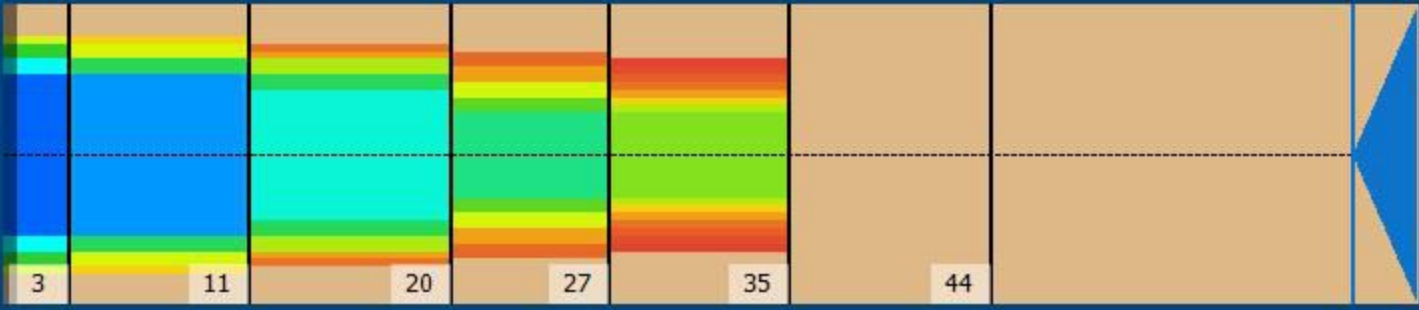

2020-12 44F

Conditioner:
Cleaner:

Zone Configuration

Cleaner Transition

Mode: Clean and Condition
 Speed: Quick Clean
 Start Cleaner Spray: 0 feet
 Start Squeegee: 0 feet
 Start Conditioning: 6 Inches
 Split Pattern: No

Zone 1	Avg	Ratio	Zone 2	Avg	Ratio
Left	26.0	3.5 : 1	Left	16.0	5.3 : 1
Right	26.0	3.5 : 1	Right	16.0	5.3 : 1
Center	90.0		Center	85.0	
Zone 3	Avg	Ratio	Zone 4	Avg	Ratio
Left	5.0	14.0 : 1	Left	1.8	33.3 : 1
Right	5.0	14.0 : 1	Right	1.8	33.3 : 1
Center	70.0		Center	60.0	
Zone 5	Avg	Ratio	Zone 6	Avg	Ratio
Left	0.0	?	Left	0.0	1.0 : 1
Right	0.0	?	Right	0.0	1.0 : 1
Center	40.0		Center	0.0	