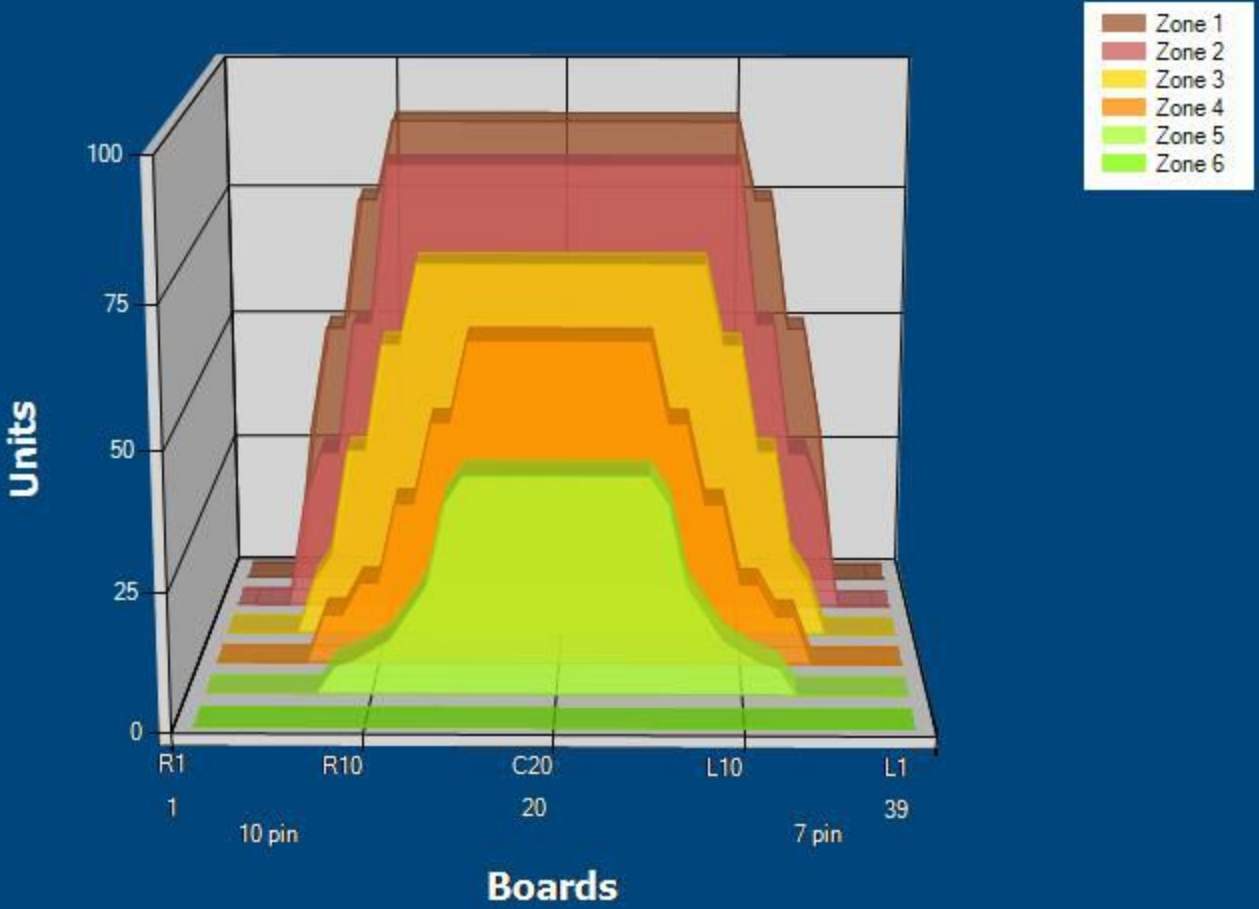

2020-12 44F

Conditioner:
Cleaner:

Zone Configuration

Cleaner Transition

Mode: Clean and Condition
 Speed: Quick Clean
 Start Cleaner Spray: 0 feet
 Start Squeegee: 0 feet
 Start Conditioning: 6 Inches
 Split Pattern: No

Zone 1	Avg	Ratio	Zone 2	Avg	Ratio
Left	26.0	3.5 : 1	Left	16.0	5.3 : 1
Right	26.0	3.5 : 1	Right	16.0	5.3 : 1
Center	90.0		Center	85.0	
Zone 3	Avg	Ratio	Zone 4	Avg	Ratio
Left	5.0	14.0 : 1	Left	1.8	33.3 : 1
Right	5.0	14.0 : 1	Right	1.8	33.3 : 1
Center	70.0		Center	60.0	
Zone 5	Avg	Ratio	Zone 6	Avg	Ratio
Left	0.0	?	Left	0.0	1.0 : 1
Right	0.0	?	Right	0.0	1.0 : 1
Center	40.0		Center	0.0	