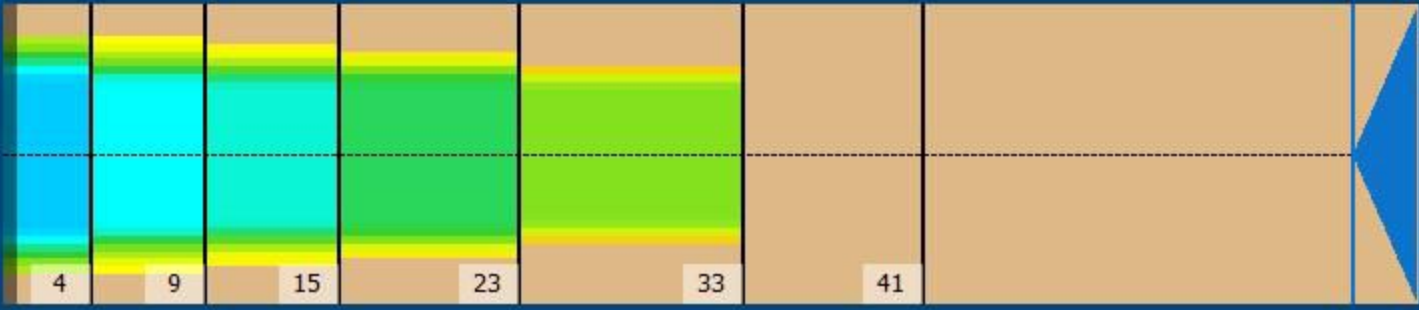

# 2021-1 41F

Conditioner:  
Cleaner:

## Zone Configuration

Cleaner Transition

Mode: Clean and Condition  
 Speed: Quick Clean  
 Start Cleaner Spray: 0 feet  
 Start Squeegee: 0 feet  
 Start Conditioning: 6 Inches  
 Split Pattern: No

Zone 1	Avg	Ratio	Zone 2	Avg	Ratio
Left	25.0	3.2 : 1	Left	17.6	4.3 : 1
Right	25.0	3.2 : 1	Right	17.6	4.3 : 1
Center	80.0		Center	75.0	
Zone 3	Avg	Ratio	Zone 4	Avg	Ratio
Left	10.2	6.9 : 1	Left	4.6	12.0 : 1
Right	10.2	6.9 : 1	Right	4.6	12.0 : 1
Center	70.0		Center	55.0	
Zone 5	Avg	Ratio	Zone 6	Avg	Ratio
Left	0.0	?	Left	0.0	1.0 : 1
Right	0.0	?	Right	0.0	1.0 : 1
Center	40.0		Center	0.0	