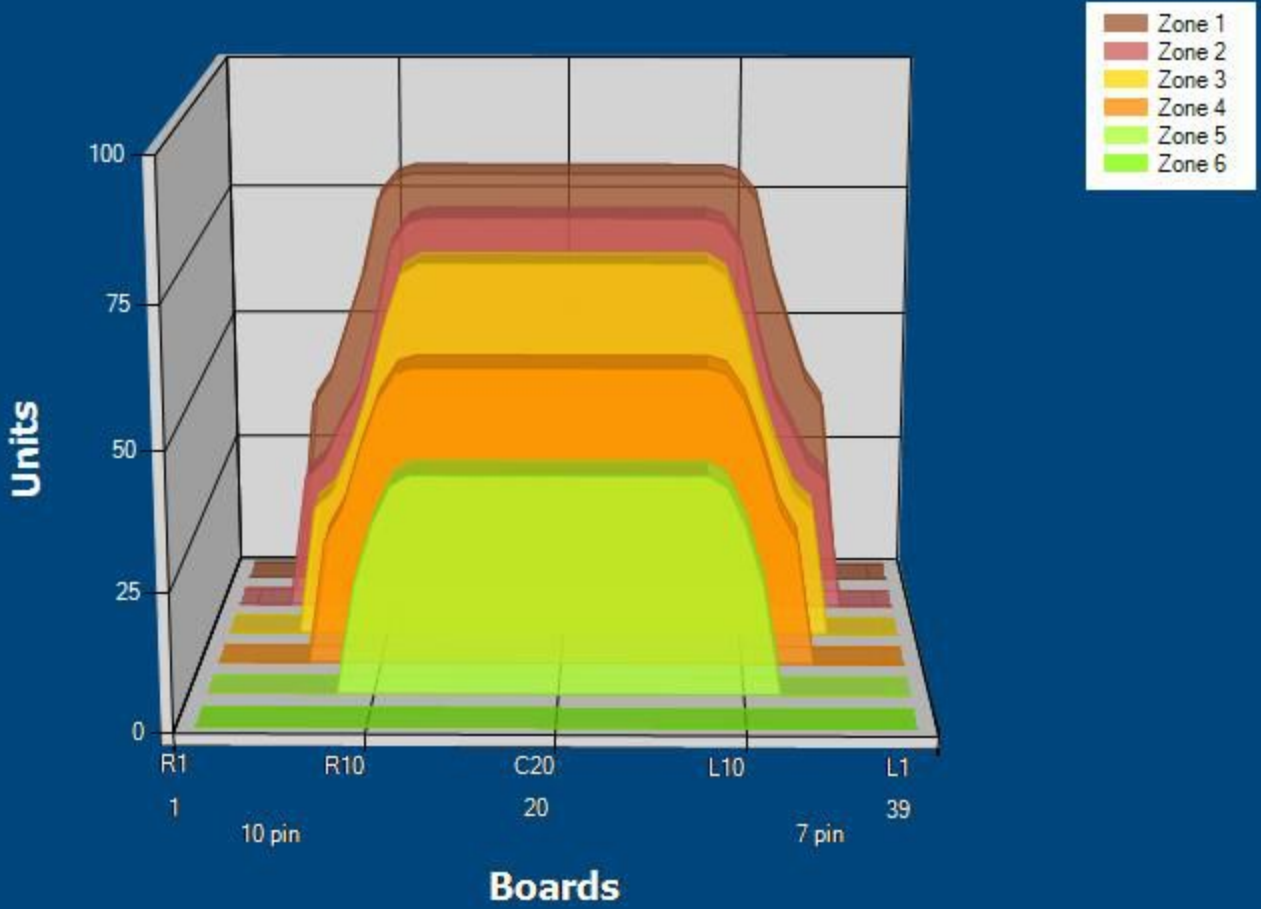

# 2021-1 41F

Conditioner:  
Cleaner:

## Zone Configuration

Cleaner Transition

Mode: Clean and Condition  
 Speed: Quick Clean  
 Start Cleaner Spray: 0 feet  
 Start Squeegee: 0 feet  
 Start Conditioning: 6 Inches  
 Split Pattern: No

Zone 1	Avg	Ratio	Zone 2	Avg	Ratio
Left	25.0	3.2 : 1	Left	17.6	4.3 : 1
Right	25.0	3.2 : 1	Right	17.6	4.3 : 1
Center	80.0		Center	75.0	
Zone 3	Avg	Ratio	Zone 4	Avg	Ratio
Left	10.2	6.9 : 1	Left	4.6	12.0 : 1
Right	10.2	6.9 : 1	Right	4.6	12.0 : 1
Center	70.0		Center	55.0	
Zone 5	Avg	Ratio	Zone 6	Avg	Ratio
Left	0.0	?	Left	0.0	1.0 : 1
Right	0.0	?	Right	0.0	1.0 : 1
Center	40.0		Center	0.0	