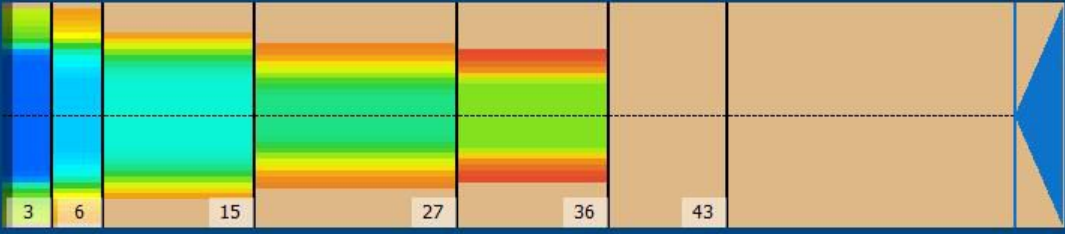

2021-03 43F

Conditioner:
Cleaner:

Zone Configuration

Cleaner Transition

Mode: Clean and Condition
 Speed: Quick Clean
 Start Cleaner Spray: 0 feet
 Start Squeegee: 0 feet
 Start Conditioning: 6 Inches
 Split Pattern: No

Zone	Avg	Ratio	Zone	Avg	Ratio
Zone 1			Zone 2		
Left	40.6	2.2 : 1	Left	22.8	3.5 : 1
Right	40.6	2.2 : 1	Right	22.8	3.5 : 1
Center	90.0		Center	80.0	
Zone 3			Zone 4		
Left	7.0	10.0 : 1	Left	0.0	?
Right	7.0	10.0 : 1	Right	0.0	?
Center	70.0		Center	60.0	
Zone 5			Zone 6		
Left	0.0	?	Left	0.0	1.0 : 1
Right	0.0	?	Right	0.0	1.0 : 1
Center	40.0		Center	0.0	