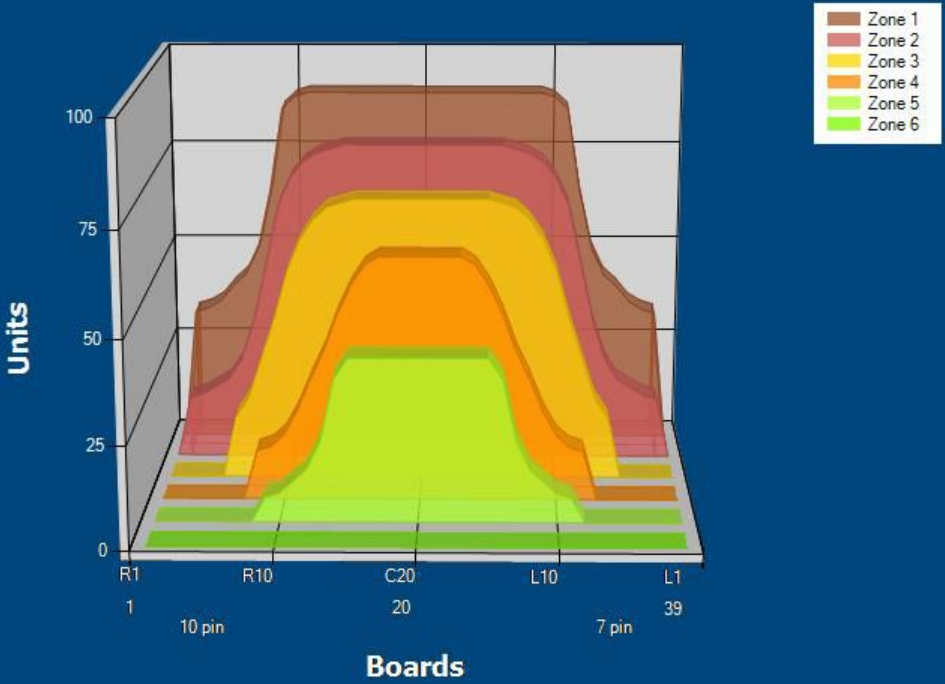

2021-03 43F

Conditioner:
Cleaner:

Zone Configuration

Cleaner Transition

Mode: Clean and Condition
 Speed: Quick Clean
 Start Cleaner Spray: 0 feet
 Start Squeegee: 0 feet
 Start Conditioning: 6 Inches
 Split Pattern: No

Zone	Avg	Ratio	Zone	Avg	Ratio
Zone 1			Zone 2		
Left	40.6	2.2 : 1	Left	22.8	3.5 : 1
Right	40.6	2.2 : 1	Right	22.8	3.5 : 1
Center	90.0		Center	80.0	
Zone 3			Zone 4		
Left	7.0	10.0 : 1	Left	0.0	?
Right	7.0	10.0 : 1	Right	0.0	?
Center	70.0		Center	60.0	
Zone 5			Zone 6		
Left	0.0	?	Left	0.0	1.0 : 1
Right	0.0	?	Right	0.0	1.0 : 1
Center	40.0		Center	0.0	