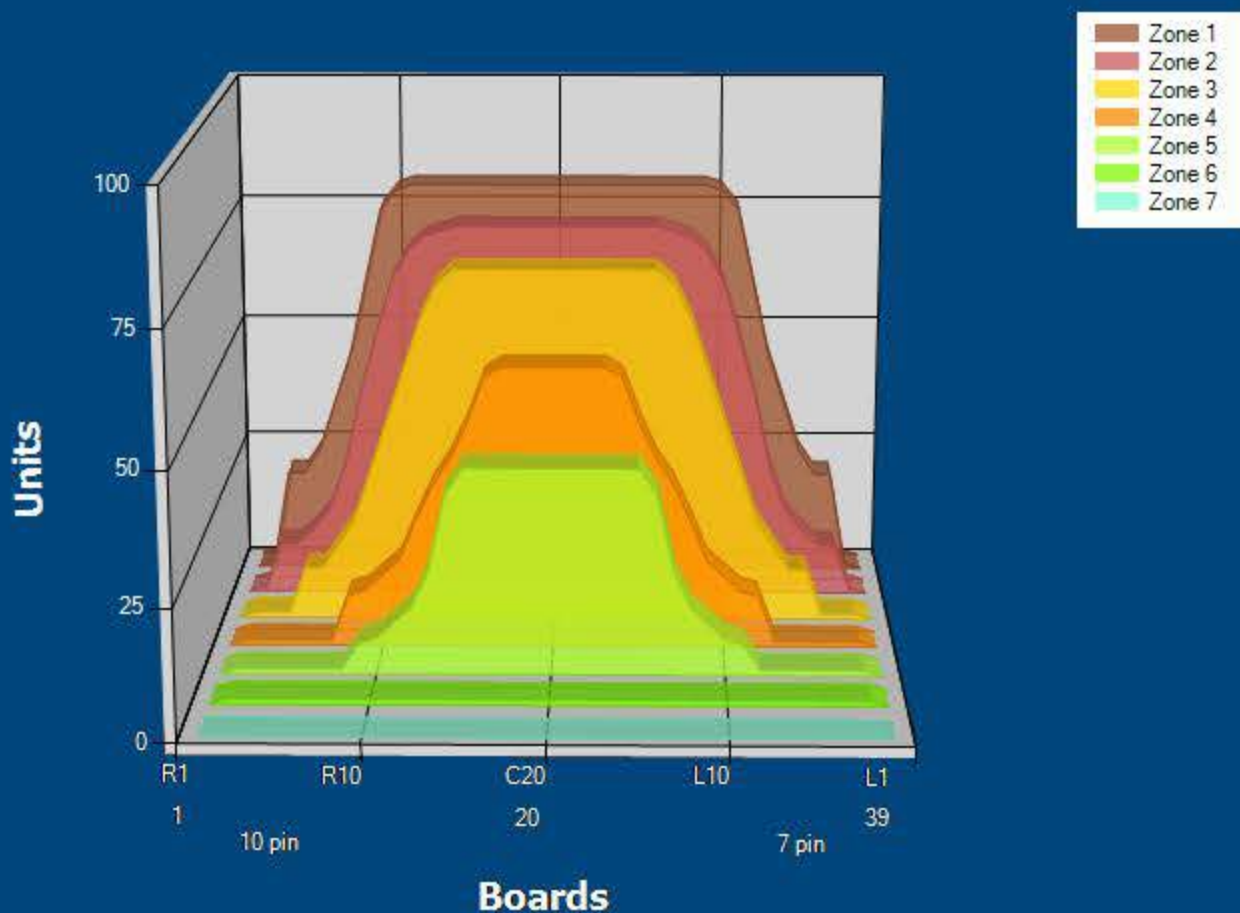

2021-10 41F

Conditioner:
Cleaner:

Zone Configuration

Cleaner Transition

Mode: Clean and Condition
 Speed: Quick Clean
 Start Cleaner Spray: 0 feet
 Start Squeegee: 0 feet
 Start Conditioning: 6 Inches
 Split Pattern: No

Zone 1	Avg	Ratio	Zone 2	Avg	Ratio
Left	29.0	2.8 : 1	Left	15.2	4.9 : 1
Right	29.0	2.8 : 1	Right	15.2	4.9 : 1
Center	80.0		Center	75.0	
Zone 3	Avg	Ratio	Zone 4	Avg	Ratio
Left	7.4	9.5 : 1	Left	1.0	55.0 : 1
Right	7.4	9.5 : 1	Right	1.0	55.0 : 1
Center	70.0		Center	55.0	
Zone 5	Avg	Ratio	Zone 6	Avg	Ratio
Left	1.0	40.0 : 1	Left	1.0	1.0 : 1
Right	1.0	40.0 : 1	Right	1.0	1.0 : 1
Center	40.0		Center	1.0	
Zone 7	Avg	Ratio			
Left	0.0	1.0 : 1			
Right	0.0	1.0 : 1			
Center	0.0				