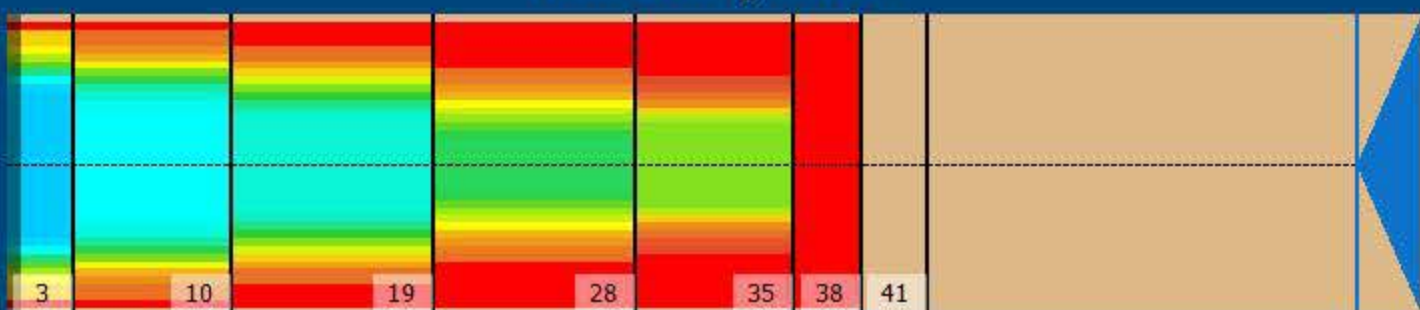

2021-10 41F

Conditioner:
Cleaner:

Zone Configuration

Cleaner Transition

Mode: Clean and Condition
 Speed: Quick Clean
 Start Cleaner Spray: 0 feet
 Start Squeegee: 0 feet
 Start Conditioning: 6 Inches
 Split Pattern: No

Zone 1	Avg	Ratio	Zone 2	Avg	Ratio
Left	29.0	2.8 : 1	Left	15.2	4.9 : 1
Right	29.0	2.8 : 1	Right	15.2	4.9 : 1
Center	80.0		Center	75.0	
Zone 3	Avg	Ratio	Zone 4	Avg	Ratio
Left	7.4	9.5 : 1	Left	1.0	55.0 : 1
Right	7.4	9.5 : 1	Right	1.0	55.0 : 1
Center	70.0		Center	55.0	
Zone 5	Avg	Ratio	Zone 6	Avg	Ratio
Left	1.0	40.0 : 1	Left	1.0	1.0 : 1
Right	1.0	40.0 : 1	Right	1.0	1.0 : 1
Center	40.0		Center	1.0	
Zone 7	Avg	Ratio			
Left	0.0	1.0 : 1			
Right	0.0	1.0 : 1			
Center	0.0				