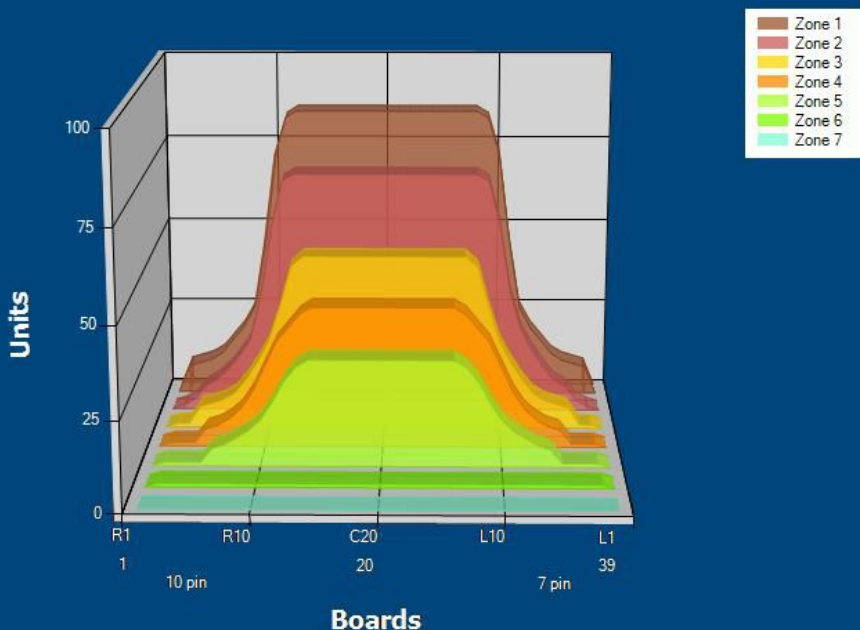

2021-11 42F

Conditioner:
Cleaner:

Zone Configuration

Cleaner Transition

Mode: Clean and Condition
 Speed: Quick Clean
 Start Cleaner Spray: 0 feet
 Start Squeegee: 0 feet
 Start Conditioning: 6 Inches
 Split Pattern: No

Zone 1 Left 13.4 6.3 : 1 Right 13.4 6.3 : 1 Center 85.0	Zone 2 Left 10.0 7.0 : 1 Right 9.4 7.0 : 1 Center 70.0
Zone 3 Left 6.4 7.8 : 1 Right 6.4 7.8 : 1 Center 50.0	Zone 4 Left 4.2 9.5 : 1 Right 4.2 9.5 : 1 Center 40.0
Zone 5 Left 2.8 10.7 : 1 Right 2.8 10.7 : 1 Center 30.0	Zone 6 Left 1.0 1.0 : 1 Right 1.0 1.0 : 1 Center 1.0
Zone 7 Left 0.0 1.0 : 1 Right 0.0 1.0 : 1 Center 0.0	