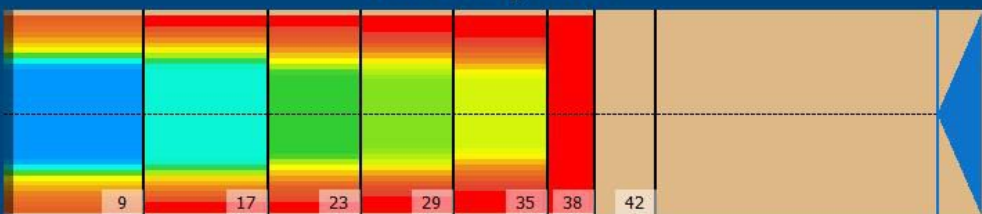

2021-11 42F

Conditioner:
Cleaner:

Zone Configuration

Cleaner Transition

Mode: Clean and Condition
 Speed: Quick Clean
 Start Cleaner Spray: 0 feet
 Start Squeegee: 0 feet
 Start Conditioning: 6 Inches
 Split Pattern: No

Zone 1 Left 13.4 6.3 : 1 Right 13.4 6.3 : 1 Center 85.0	Zone 2 Left 10.0 7.0 : 1 Right 9.4 7.0 : 1 Center 70.0
Zone 3 Left 6.4 7.8 : 1 Right 6.4 7.8 : 1 Center 50.0	Zone 4 Left 4.2 9.5 : 1 Right 4.2 9.5 : 1 Center 40.0
Zone 5 Left 2.8 10.7 : 1 Right 2.8 10.7 : 1 Center 30.0	Zone 6 Left 1.0 1.0 : 1 Right 1.0 1.0 : 1 Center 1.0
Zone 7 Left 0.0 1.0 : 1 Right 0.0 1.0 : 1 Center 0.0	