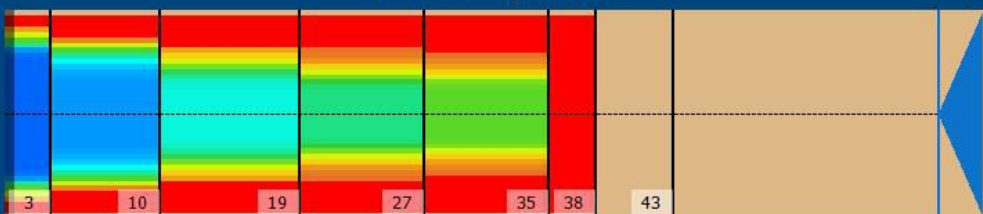

2021-12 43F

Conditioner:
Cleaner:

Zone Configuration

Cleaner Transition

Mode: Clean and Condition
 Speed: Quick Clean
 Start Cleaner Spray: 0 feet
 Start Squeegee: 0 feet
 Start Conditioning: 6 Inches
 Split Pattern: No

| | |
|--|--|
| Zone 1 Left 30.8 2.9 : 1 Right 30.8 2.9 : 1 Center 90.0 | Zone 2 Left 9.2 9.2 : 1 Right 9.2 9.2 : 1 Center 85.0 |
| Zone 3 Left 1.0 71.0 : 1 Right 1.0 71.0 : 1 Center 71.0 | Zone 4 Left 1.0 60.0 : 1 Right 1.0 60.0 : 1 Center 60.0 |
| Zone 5 Left 1.0 45.0 : 1 Right 1.0 45.0 : 1 Center 45.0 | Zone 6 Left 1.0 1.0 : 1 Right 1.0 1.0 : 1 Center 1.0 |
| Zone 7 Left 0.0 1.0 : 1 Right 0.0 1.0 : 1 Center 0.0 | |