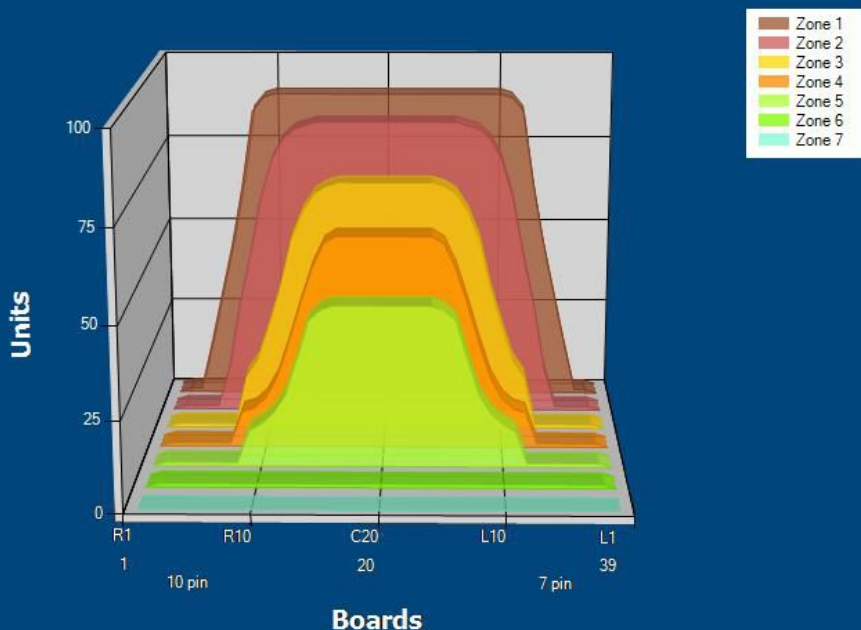

2021-12 43F

Conditioner:
Cleaner:

Zone Configuration

Cleaner Transition

Mode: Clean and Condition
 Speed: Quick Clean
 Start Cleaner Spray: 0 feet
 Start Squeegee: 0 feet
 Start Conditioning: 6 Inches
 Split Pattern: No

| | |
|--|--|
| Zone 1 Left 30.8 2.9 : 1 Right 30.8 2.9 : 1 Center 90.0 | Zone 2 Left 9.2 9.2 : 1 Right 9.2 9.2 : 1 Center 85.0 |
| Zone 3 Left 1.0 71.0 : 1 Right 1.0 71.0 : 1 Center 71.0 | Zone 4 Left 1.0 60.0 : 1 Right 1.0 60.0 : 1 Center 60.0 |
| Zone 5 Left 1.0 45.0 : 1 Right 1.0 45.0 : 1 Center 45.0 | Zone 6 Left 1.0 1.0 : 1 Right 1.0 1.0 : 1 Center 1.0 |
| Zone 7 Left 0.0 1.0 : 1 Right 0.0 1.0 : 1 Center 0.0 | |